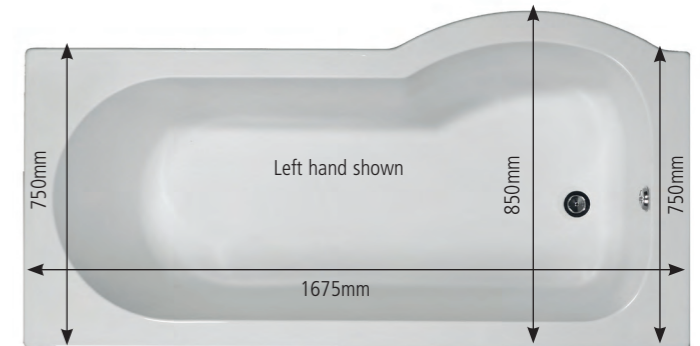

G SHOWER BATH – no tap holes

B

Left hand shown

		Standard Trojancast	
Shower Bath 1675 x 750mm (850mm at widest point)			
Left hand	21.SB17L	£303	£549
Right hand	21.SB17R	£303	£549
Shower Bath Screen 1400mm high	21.SBCS	£184	£184
Front Bath Panel 1675 x 515mm	21.SBFP17	£90	£90
End Bath Panel 750 x 515mm	21.SBEP	£41	£41
Complete with bath, front panel and bath screen			
Left Hand	21.SB17LP	£577	£823
Right Hand	21.SB17RP	£577	£823