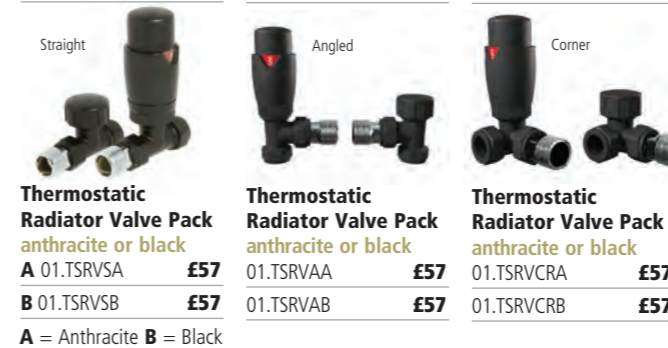

Thermostatic Radiator Valve Pack
anthracite or black A 01.TSRVSA **£57**
B 01.TSRVSB **£57**

Thermostatic Radiator Valve Pack
anthracite or black 01.TSRVAA **£57**
01.TSRVAB **£57**

Thermostatic Radiator Valve Pack
anthracite or black 01.TSRVCRA **£57**
01.TSRVCRB **£57**

A = Anthracite B = Black