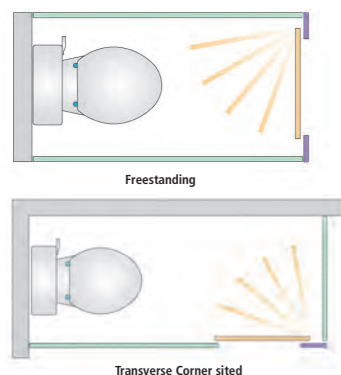

FREESTANDING AND TRANSVERSE

No. Cubicles	Components required	Code	Pack Price
1	2CP + 2CPI + 1CD + 1CDI + 2CPIL1 + 2CPIL2 + 1CH + 2HEC	132.F1	£1,647
TRANSVERSE BETWEEN WALLS			
No. Cubicles	Components required	Code	Pack Price
1	1CP + 1CPI + 1CD + 1CDI + 1CPIL1 + 1CPIL2 + 1CH	132.F2	£1,059
TRANSVERSE CORNER SITED			
No. Cubicles	Components required	Code	Pack Price
1	2CP + 2CPI + 1CD + 1CDI + 1CPIL1 + 1CPIL2 + 1CH + 1HEC	132.F3	£1,488

RapidFit FAQ's
The supporting foot should only be attached to the CP Partition, it should never be on the CPIL Pilaster.
RapidFit can supply colour matched spare PVC edging, however all cut edges should be against walls.
Anybody ordering a vanity unit must be advised that they have to build the soft framing that will house this.
All of our cubicle layouts are based on 880mm centres, this means that there is 450mm either side of the waste pipe, this can be smaller or occasionally larger.
If you have any other questions or queries, please don't hesitate to contact our staff.