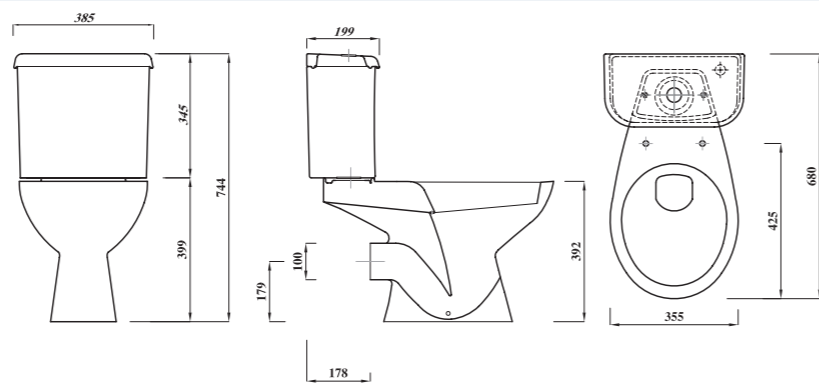

Base Close Coupled Pan
23.BSPAN **£47**

Base Close Coupled Cistern
inc. cistern fittings 4/6 Litre
23.BSCIS **£39**

Base WC
excl. seat
23.BSCPP **£86**