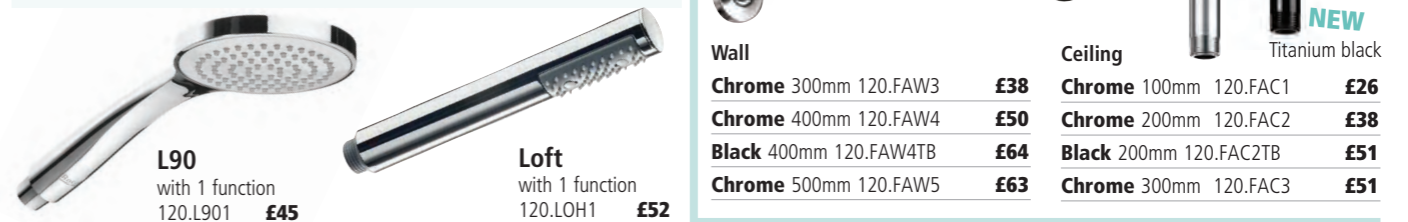

HANDSETS – chrome B

L90 with 1 function 120.L901 **£45**
Loft with 1 function 120.LOH1 **£52**