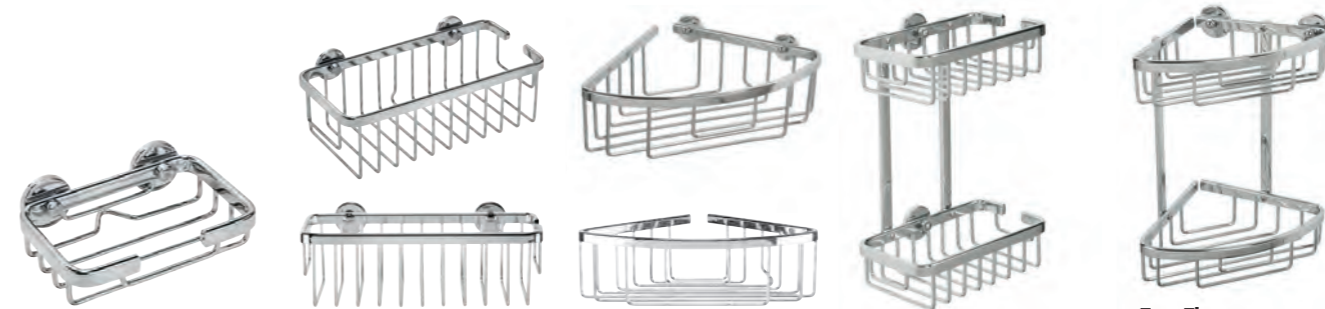

SLIMLINE ALUMINIUM STORAGE NEW

B/C

■ Provides valuable additional storage space ■ Chrome plated aluminium construction ■ Suitable for use within the 'wet' shower area ■ All fixings included. Incorporating a high quality chrome finish on aluminium, the rust free wire-ware products are suitable for use within any 'wet' shower area or bathroom and all come with a lifetime guarantee

- **Soap Dish**
  47.25 x 135 x 95.5mm
  103.QM781941 **£19**
- **Cosmetic Basket**
  92.25 x 250 x 125.5mm
  103.QM780641 **£31**
- **Corner Basket**
  92.25 x 277.5 x 192.5mm
  103.QM785941 **£31**
- **Two Tier Basket**
  262.25 x 180 x 106mm
  103.QM786041 **£50**
- **Two Tier Corner Basket**
  250 x 215 x 163.5mm
  103.QM783841 **£50**

CAMBERWELL FLEXI-FIX™ WALL MOUNTED ACCESSORIES NEW

B/C

■ Flexi-Fix™ ■ Durable zinc alloy construction ■ High quality chrome plated finish ■ Modern angular design ■ Easy fit ■ Unique 'X' plate can be screwed to walls using the same fixing points left by most old accessories, no drilling required. ■ Unique 'X' plate can be glued securely to uneven and shiny tiles or walls, no drilling required. ■ Unique 'X' plate is universal across the Flexi-Fix™ collection so you can easily update your accessories in the future ■ All fixings included