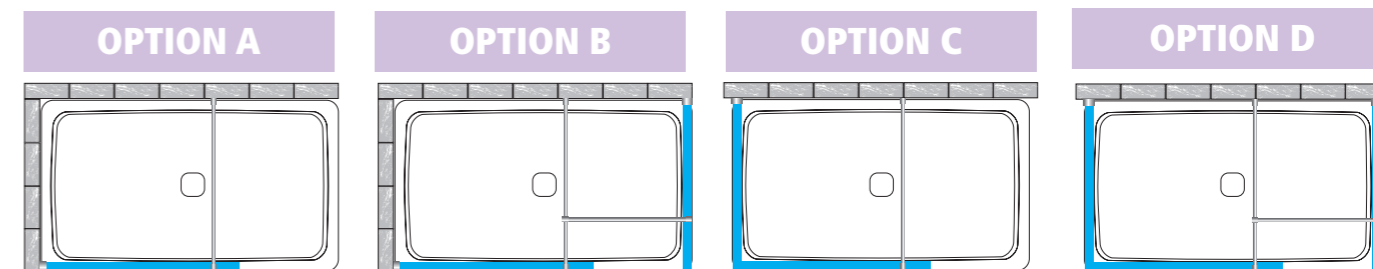

— = Glass Panel
— = Chrome Fittings

Simply choose your enclosure option (above), then select your tray size. All screens can be mounted left or right as required.

ALL RETAIL PRICES INCLUDE VAT