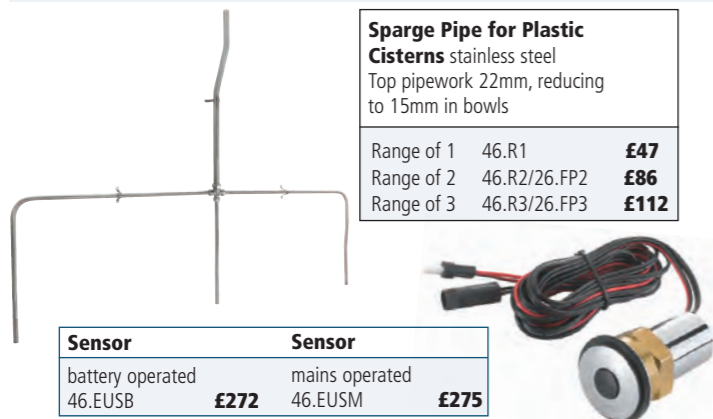

Urinal Accessories