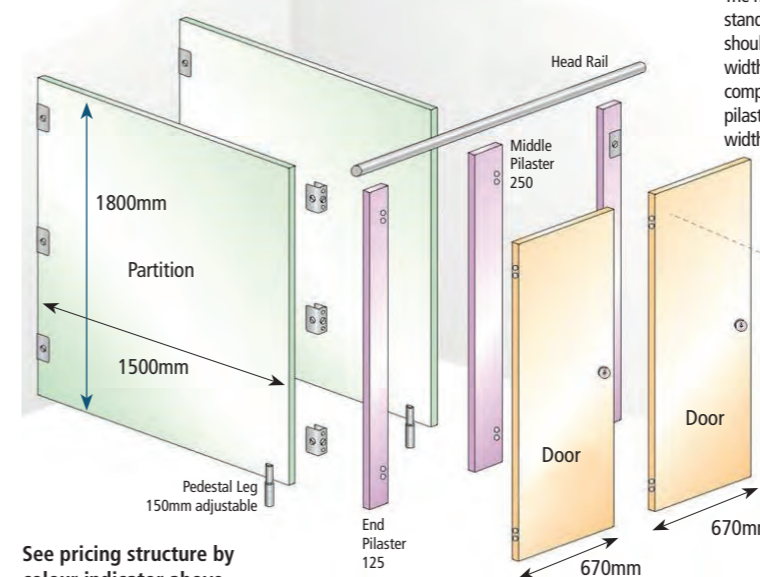

See pricing structure by colour indicator above

Full Length Hinge

A special full-length hinge is available for areas requiring a more robust cubicle structure. The hinge is also designed for restricted areas where the installer is required to shorten standard door sizes; The hinge covers the length of the door, hiding the cut edge. Doors should overlap 20mm on each side. Single cubicles can then be constructed in 3 standard widths - 880, 1005 or 1130mm using combinations of the 125 and 250mm pilasters. All stock components can be cut further if required: End pilasters can be cut down to 85mm. Middle pilasters to 200mm - additional PVC edging will be required. Doors should have a minimum width of 590mm.