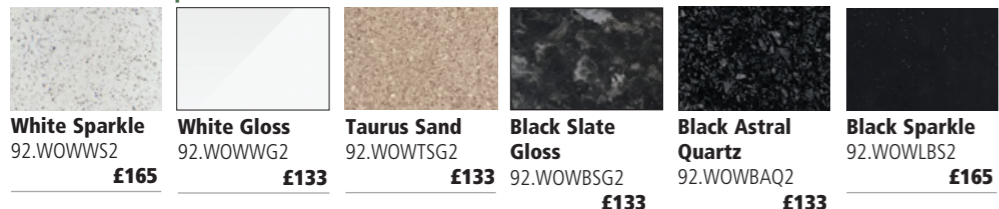

Laminate Worktops – 2000 x 365 x 28mm

Maia Worktops – 1800 x 365 x 28mm