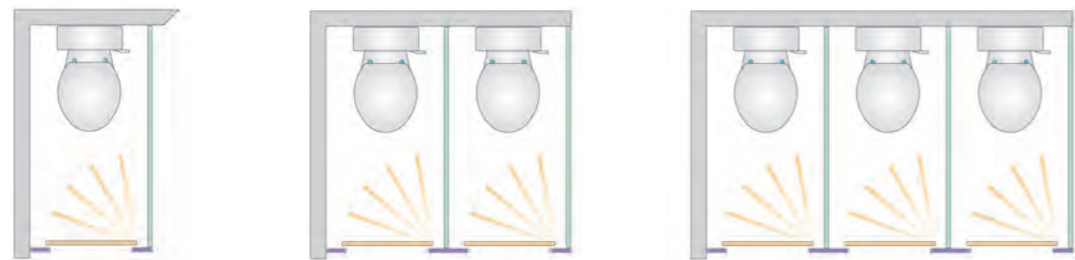

CORNER SITED

No. Cubicles	Components required	Code	Pack Price
1	1CP + 1CPI + 1CD + 1CDI + 2CPIL1 + 2CPIL2 + 1CH + 1HEC	132.C1	£1,218
2	2CP + 2CPI + 2CD + 2CDI + 2CPIL1 + 1CPIL2 + 3CPIL2 + 1CH + 1HEC	132.C2	£2,145
3	3CP + 3CPI + 3CD + 3CDI + 2CPIL1 + 2CPIL2 + 4CPIL2 + 1CH + 1HEC	132.C3	£3,072
4	4CP + 4CPI + 4CD + 4CDI + 2CPIL1 + 3CPIL2 + 5CPIL2 + 2CH + 1HEC	132.C4	£4,146
5	5CP + 5CPI + 5CD + 5CDI + 2CPIL1 + 4CPIL2 + 6CPIL2 + 2CH + 1HEC	132.C5	£5,073