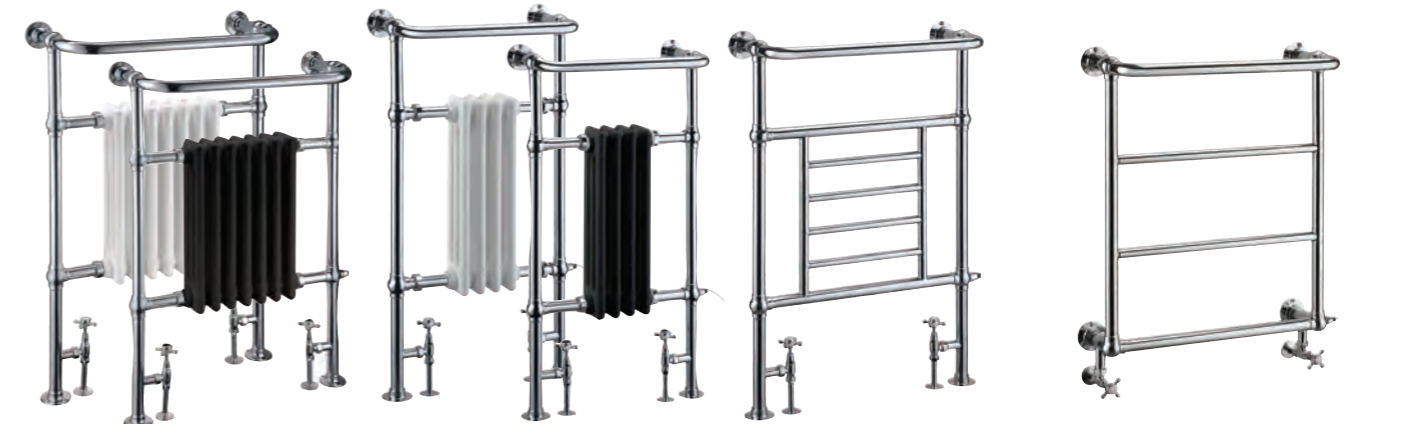

Trafalgar Heated Towel Rail ●
642 x 235 x 950mm btu 2346 watts 558
chrome/white 110.R1CHR **£629**
chrome/black 110.R1BLA **£649**
nickel 110.R1NKL **NEW** **£1,100**

Bloomsbury Heated Towel Rail ●
497 x 235 x 950mm btu 1613 watts 387
chrome/white 110.R2CHR **£629**
chrome/black 110.R2BLA **£649**
nickel 110.R2NKL **NEW** **£1,100**

Vincent Heated Towel Rail ●
642 x 235 x 950mm
btu 1101 watts 266
chrome 110.R5CHR **£509**

Cleaver Heated Towel Rail ▲
chrome
642 x 235 x 720mm btu 1101 watts 266
chrome 110.R3CHR **£509**
nickel 110.R3NKL **NEW** **£999**