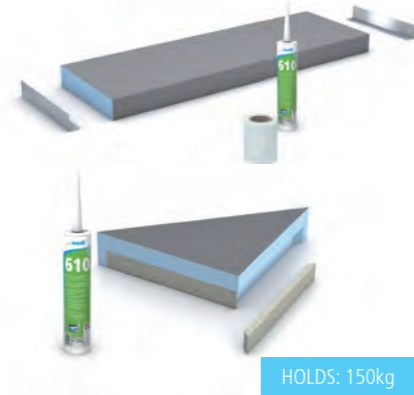

HOLDS: 150kg