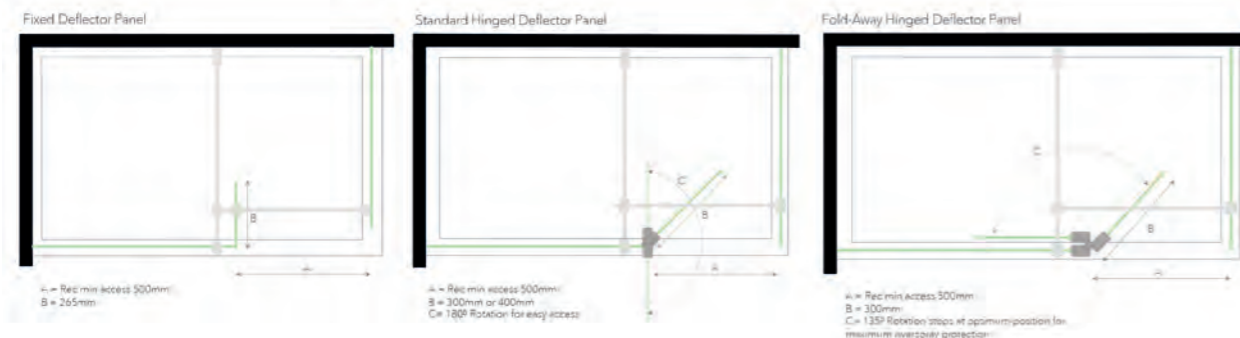

WETROOM GLASS PANELS – 1985mm high inc. brackets

B

- Versatile panel system
- Create your own system without UV bonding
- Polished silver and black fittings
- Clear 8mm and 10mm toughened safety glass
- Unique crystal clear, glass-to-glass corner seals
- See page 274 for Aqua4ma wetroom systems