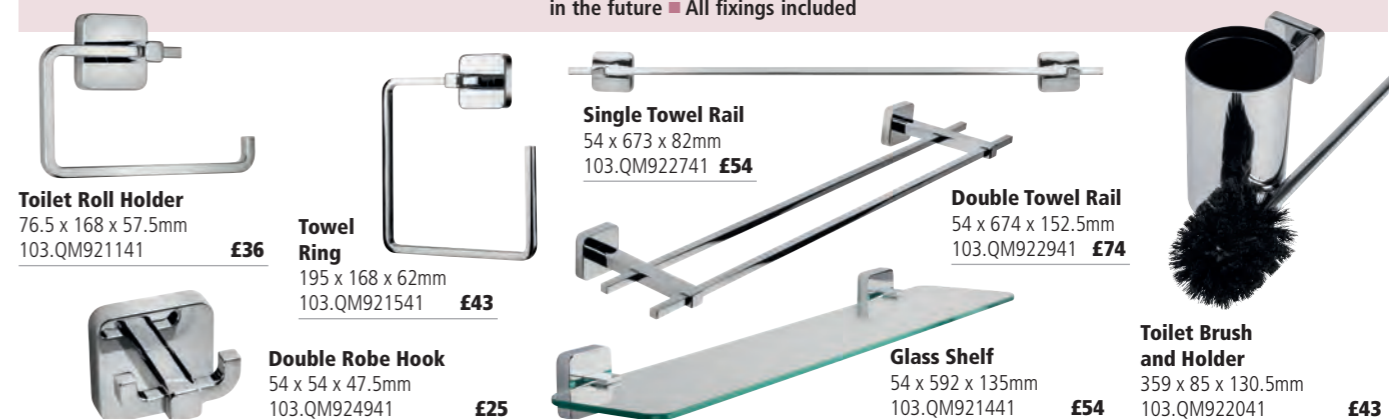

- **Toilet Roll Holder**
  76.5 x 168 x 57.5mm
  103.QM921141 **£36**
- **Towel Ring**
  195 x 168 x 62mm
  103.QM921541 **£43**
- **Double Robe Hook**
  54 x 54 x 47.5mm
  103.QM924941 **£25**
- **Single Towel Rail**
  54 x 673 x 82mm
  103.QM922741 **£54**
- **Double Towel Rail**
  54 x 674 x 152.5mm
  103.QM922941 **£74**
- **Glass Shelf**
  54 x 592 x 135mm
  103.QM921441 **£54**
- **Toilet Brush and Holder**
  359 x 85 x 130.5mm
  103.QM922041 **£43**

CHESTER FLEXI-FIX™ WALL MOUNTED ACCESSORIES NEW

B/C

■ Flexi-Fix™ ■ Durable zinc alloy construction ■ High quality chrome plated finish ■ Contemporary soft square design ■ Easy fit ■ Unique 'X' plate can be screwed to walls using the same fixing points left by most old accessories, no drilling required. ■ Unique 'X' plate can be glued securely to uneven and shiny tiles or walls, no drilling required ■ Unique 'X' plate is universal across the Flexi-Fix™ collection so you can easily update your accessories in the future. All fixings included