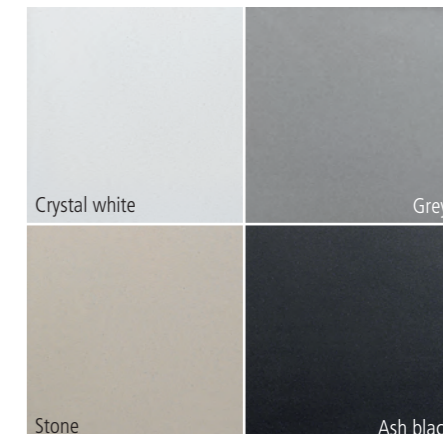

Ash Black 166.PASA **£233**

Crystal white 166.PASC **£233**

Grey 166.PASG **£233**

All taps have a 5 year warranty

Salorno
Min pressure 0.4 bar

Chrome 166.SAC **£139**
Brushed 166.SAB **£139**

Quadrant Contemporary
Min pressure 0.5 bar