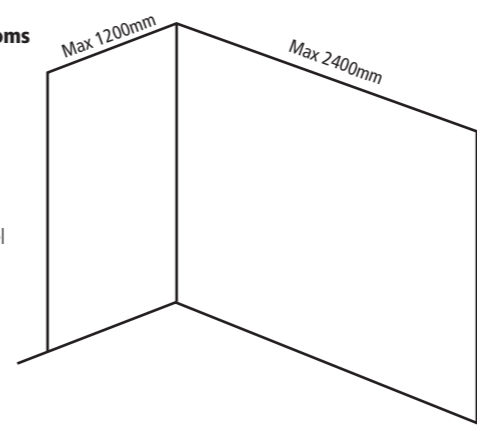

Price Group 1 152.C1	£879
Price Group 2 152.C2	£1,110
Price Group 3 152.C3	£1,200

Pack D – Small Recess

For small shower enclosures up to 1200mm

Pack includes:
2 x 1200mm postformed panels
1 x 1200mm tongue & groove panel
3 tubes neutral Complete Adhesive
1 tube colour match Complete Sealant