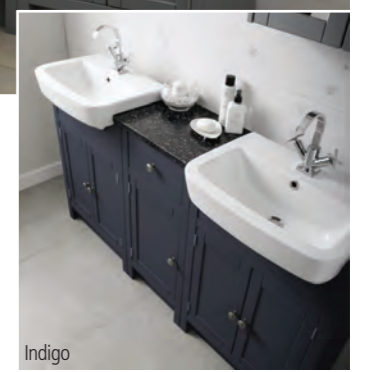

- Fitted 500mm WC Unit**
500 x 335 x 860mm
77.ETF5 **£321**
- Concealed Cistern**
77.E080 **£191**
- Etienne Back To Wall Pan**
projection 520mm
excludes seat, see page 105
77.ETBWP **£266**

- Brearton Back To Wall Pan**
projection 575mm
77.E093 **£266**
- Brearton Soft Close Seat**
77.E094 **£135**
- Fitted Mirror Cabinet**
641 x 153 x 632mm
77.ETFM **£254**
- For worktops, see page 104**