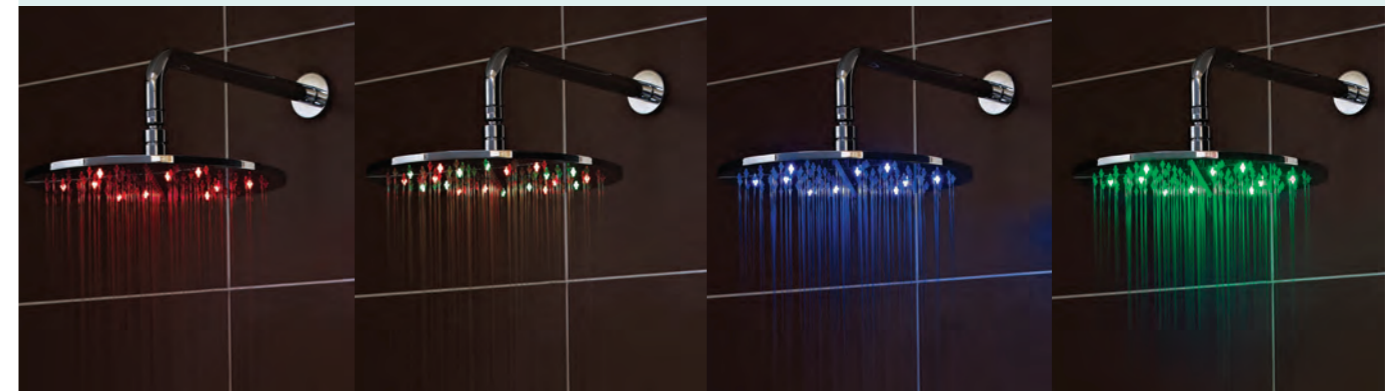

Round LED Fixed Head MP 200mm diameter 127.STY069 **£258** **Round LED Fixed Head MP** 300mm diameter 127.STY071 **£350** **Square LED Fixed Head MP** 200 x 200mm 127.STY070 **£258** **Square LED Fixed Head MP** 300 x 300mm 127.STY072 **£350**

ALL RETAIL PRICES INCLUDE VAT

LP1 0.1 bar min LP2 0.2 bar min MP 0.5 bar min
HP1 1 bar min HP2 2 bar min