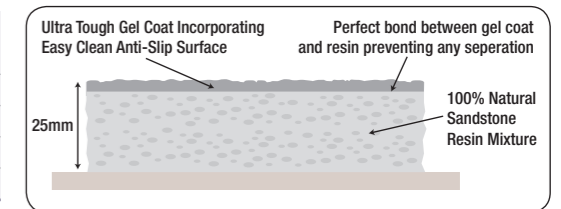

LEG AND PANEL KITS

Kit A	118.DKITA	£85
Kit B	118.DKITB	£100
Kit C	118.DKITC	£110
Kit D	118.DKITD	£109
Kit E	118.DKITE	£120