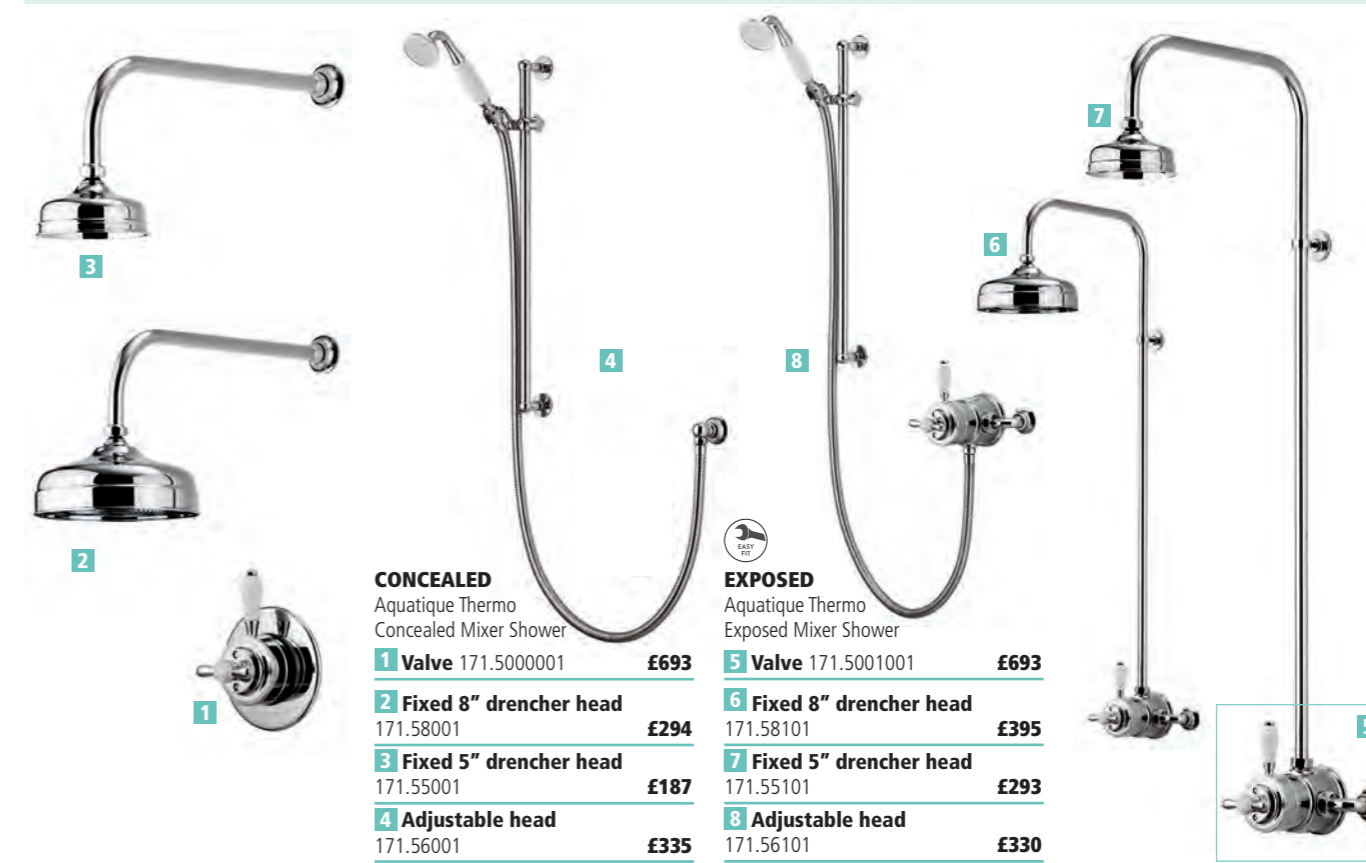

CONCEALED
Aquatique Thermo Concealed Mixer Shower

1 Valve 171.5000001 **£693**

2 Fixed 8" drencher head 171.58001 **£294**

3 Fixed 5" drencher head 171.55001 **£187**

4 Adjustable head 171.56001 **£335**

EXPOSED
Aquatique Thermo Exposed Mixer Shower

5 Valve 171.5001001 **£693**

6 Fixed 8" drencher head 171.58101 **£395**

7 Fixed 5" drencher head 171.55101 **£293**

8 Adjustable head 171.56101 **£330**