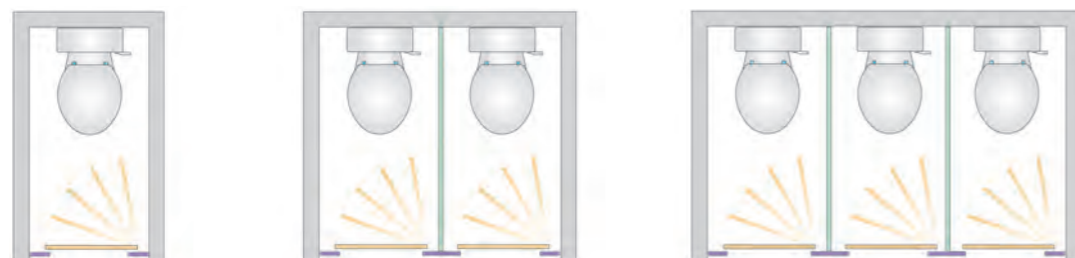

ENCLOSED BETWEEN WALLS

No. Cubicles	Components required	Code	Pack Price
1	1CD + 1CDI + 2CPIL1 + 2CPIL2 + 1CH	132.E1	£789
2	1CP + 1CPI + 2CD + 2CDI + 2CPIL1 + 1CPIL2 + 3CPIL2 + 1CH	132.E2	£1,716
3	2CP + 2CPI + 3CD + 3CDI + 2CPIL1 + 2CPIL2 + 4CPIL2 + 1CH	132.E3	£2,643
4	3CP + 3CPI + 4CD + 4CDI + 2CPIL1 + 3CPIL2 + 5CPIL2 + 2CH	132.E4	£3,717
5	4CP + 4CPI + 5CD + 5CDI + 2CPIL1 + 4CPIL2 + 6CPIL2 + 2CH	132.E5	£4,644
5 inc 1 Disabled	4CP + 4CPI + 4CD + 4CDI + 1CDD + 1CDDI + 100K + 2CPIL1 + 4CPIL2 + 6CPIL2 + 2CH	132.E5D	£4,894