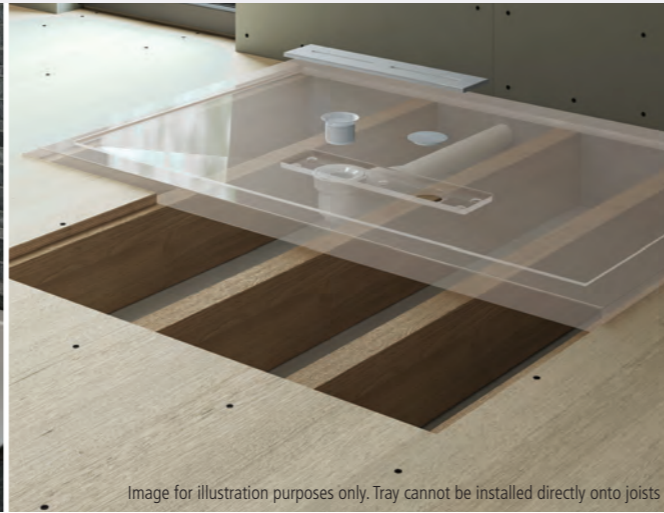

acrylic capped stone resin

connect2
by KUDOS

B

CONNECT2 TRAYS - 35mm high

Image for illustration purposes only. Tray cannot be installed directly onto joists

A REVOLUTION IN SHOWER TRAY DESIGN
Make joist obstructions a problem of the past

The attractive low profile connect2 tray will never let a joist get in your way again thanks to the unique offset dual waste outlet. Whether square, rectangular or quadrant and whatever the size, the connect2 tray will allow you to connect the waste fitting without the need to reposition joists or raise the tray onto a plinth.

Features:

- Unique design avoids the need to cut joists or lift the tray on a plinth.
- Guaranteed to work with all standard joist sizes and spans*
- High Gloss Acrylic Capped ABS skin for greater durability and resistance to impact damage or staining
- Super-slim... just 35mm high
- Structural Resin Bonded Stone Filler for increased stability
- All connect2 trays are supplied with re-inforced magnetic waste cover, blanking plug and a dedicated high flow waste rated to 35 litres per minute.
- Covered by the KUDOS Lifetime Guarantee†

SIZE		B
SIZE (MM)	CODE	Standard
SQUARE		
800 x 800	24.CN28W	£209
900 x 900	24.CN29W	£226
RECTANGLE		
1000 x 800	24.CN218W	£242
1000 x 900	24.CN219W	£254
1200 x 800	24.CN2128W	£264
1200 x 900	24.CN2129W	£276
1400 x 800	24.CN2148W	£331
1400 x 900	24.CN2149W	£342
1500 x 800	24.CN2158W	£342
1500 x 900	24.CN2159W	£353
1600 x 800	24.CN2168W	£353
1700 x 800	24.CN2178W	£415
QUAD		
900 x 900	24.CN2Q9	£295
OFFSET QUAD NEW		
1200 x 900mm Left Hand ●	24.CN2Q129LW	£297
1200 x 900mm Right Hand ●	24.CN2Q129RW	£297

● Available July 2021