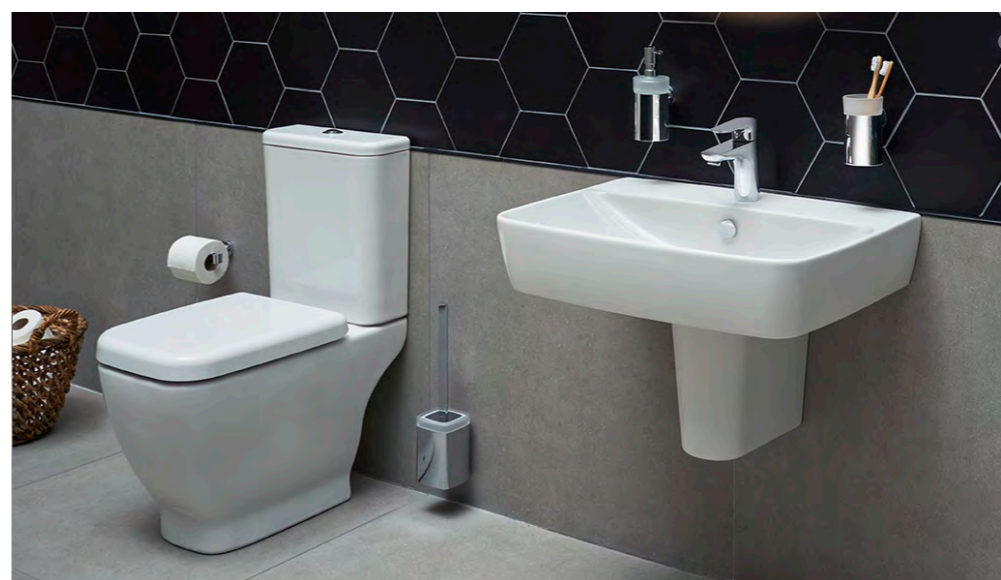

Washbasin Unit and Basin – 1TH 500 x 250 x 500mm, RH Tap hole	
Gloss white 76.SHBU5GW	£450
Matt grey 76.SHBU5MG	£450

For compatible mirrors and shelves see page 43

ALL RETAIL PRICES INCLUDE VAT

FOR VITRA BRASSWARE,
SEE PAGES 348 - 350

WSL WHILE STOCKS LAST

FOR CONCEALED FRAMES,
SEE PAGE 63