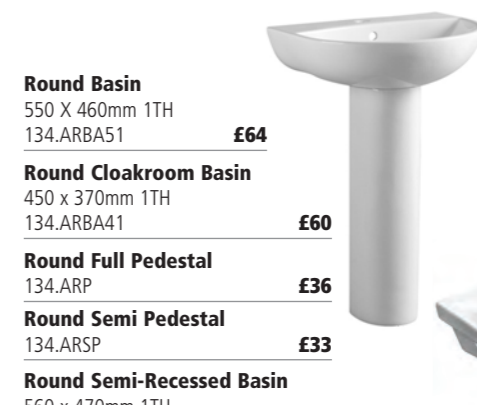

Round Rimless Open Back Pan
615mm projection
134.APANO **£117**

Round Rimless Closed Back Pan
615mm projection
134.APANC **£126**

Cistern for Open Back Pan
4.5/3Ltr incl. cistern fittings
134.ACISO **£60**

Cistern for Closed Back Pan
4.5/3Ltr incl. cistern fittings
134.ACISC **£60**

1 Round Slim Soft Close Seat
134.ASCS style may vary **£63**

1 Round Slim Soft Close Seat
134.ASCS style may vary **£63**

Complete
with slim soft close seat
134.AOP **£240**

Complete
with slim soft close seat
134.ACP **£249**

Round Rimless Back to Wall Pan
565mm projection
134.ARBWP **£125**

Round Rimless Wall Hung Pan
510mm projection
134.ARWHP **£135**

1 Round Slim Soft Close Seat
134.ASCS style may vary **£63**

1 Round Slim Soft Close Seat
134.ASCS style may vary **£63**

2 Round Wrap Over Soft Close Seat
134.ARSCS **£70**

2 Round Wrap Over Soft Close Seat
134.ARSCS **£70**