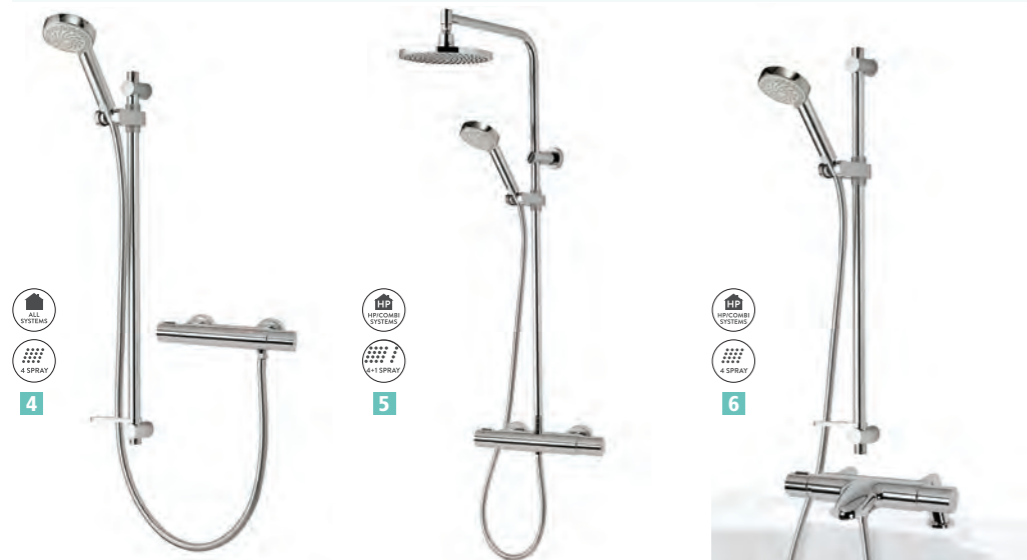

MIDAS 110 – chrome

C

- Temperature override button for family-safe showering
- Integrated diverter for easy switching between 105mm slimline shower head with 3 spray patterns and 250mm fixed drencher head
- quality metal construction