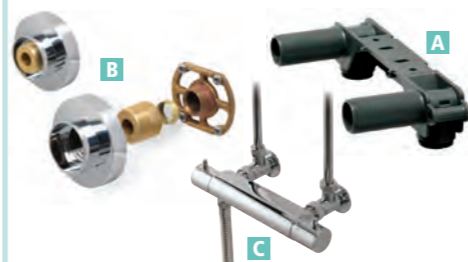

ACCESSORIES

C

A Concealed Fixing Bracket 171.MD300EFB **£54**

B Bar Valve Fixing Kit 171.BAR001FIX **£52**

C Chrome Exposed Pipe Fittings (pair) 171.479106 **£110**

Flow Regulator

121pm 171.479101 **£8**

91pm 171.479102 **£8**

61pm 171.479103 **£8**

ASPIRE DL – chrome

C

1. **Sophisticated, sleek and stylish, this luxury brass valve comes in a chrome finish with a dual lever for effective flow and temperature control.**
2. Luxury brass valves with chrome finish
   - Dual lever for effective flow and temperature control
   - Generous proportioned 105mm Harmony showerhead with 4 impressive spray patterns
   - ECO spray setting delivers up to 25% water saving
   - Easy clean nozzles
   - Suits all approved domestic UK water systems