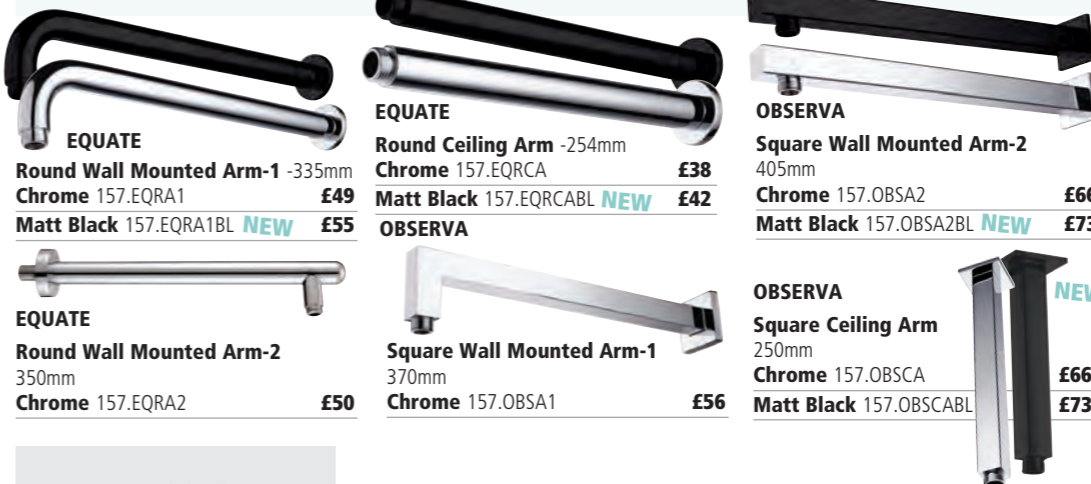

SHOWER ARMS

N

EQUATE Round Wall Mounted Arm-1 -335mm
Chrome 157.EQRA1 **£49**
Matt Black 157.EQRA1BL **NEW £55**

EQUATE Round Ceiling Arm -254mm
Chrome 157.EQRCA **£38**
Matt Black 157.EQRCABL **NEW £42**

OBSERVA Square Wall Mounted Arm-2 405mm
Chrome 157.OBSA2 **£66**
Matt Black 157.OBSA2BL **NEW £73**

EQUATE Round Wall Mounted Arm-2 350mm
Chrome 157.EQRA2 **£50**

OBSERVA Square Wall Mounted Arm-1 370mm
Chrome 157.OBSA1 **£56**

OBSERVA Square Ceiling Arm 250mm
Chrome 157.OBSA1 **£66**
Matt Black 157.OBSA1BL **NEW £73**