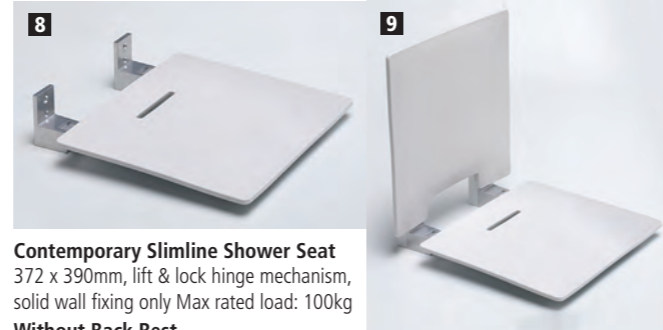

Contemporary Slimline Shower Seat
372 x 390mm, lift & lock hinge mechanism, solid wall fixing only Max rated load: 100kg
Without Back Rest
8 White 08.XX331002WH **£378**
Black 08.XX331002BL **£378**
With Back Rest
9 White 08.XX331003WH **£504**
Black 08.XX331003BL **£504**