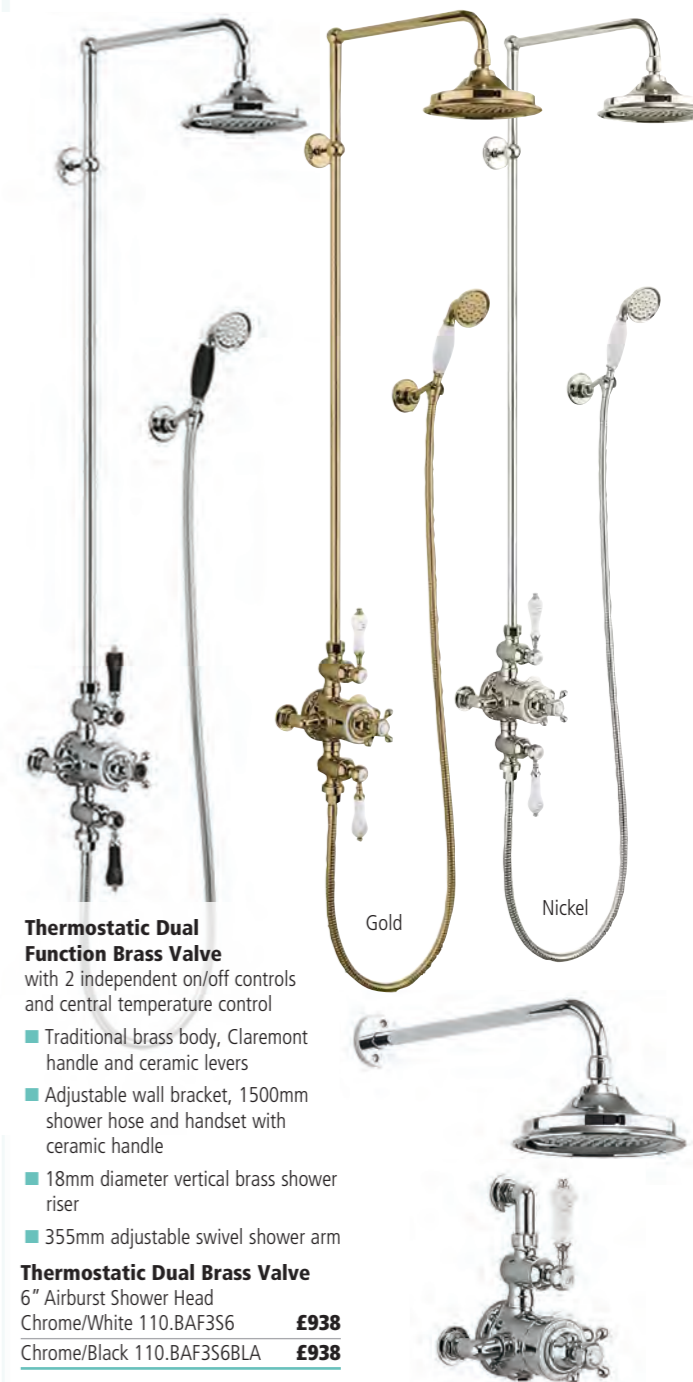

Thermostatic Dual Function Brass Valve

with 2 independent on/off controls and central temperature control

- Traditional brass body, Claremont handle and ceramic levers
- Adjustable wall bracket, 1500mm shower hose and handset with ceramic handle
- 18mm diameter vertical brass shower riser
- 355mm adjustable swivel shower arm

Thermostatic Dual Brass Valve

6" Airburst Shower Head
Chrome/White 110.BAF3S6 **£938**

Chrome/Black 110.BAF3S6BLA **£938**

9" Airburst Shower Head

Chrome/White 110.BAF3S9 **£1,018**

Chrome/Black 110.BAF3S9BLA **£1,018**

Nickel/White 110.BAF3S9NKL **£1,287**

Gold/White 110.BAF3S9GOLD **£1,317**

12" Airburst Shower Head

Chrome/White 110.BAF3S12 **£1,068**

Chrome/Black 110.BAF3S12BLA **£1,068**

Nickel/White 110.BAF3S12NKL **£1,287**

Gold/White 110.BAF3S12GOLD **£1,397**

For Medici handles add to the above £40

Extended Riser

Chrome 110.V22 **£139**

Nickel 110.V22 **£279**

Thermostatic Single Function Brass Valve

with independent temperature control chrome/white

- Traditional brass body, Claremont handle and ceramic lever
- 390mm adjustable fixed shower arm

6" AirBurst Shower Head
110.AF1S6 **£668**

9" AirBurst Shower Head
110.AF1S9 **£748**

12" AirBurst Shower Head
110.AF1S12 **£798**