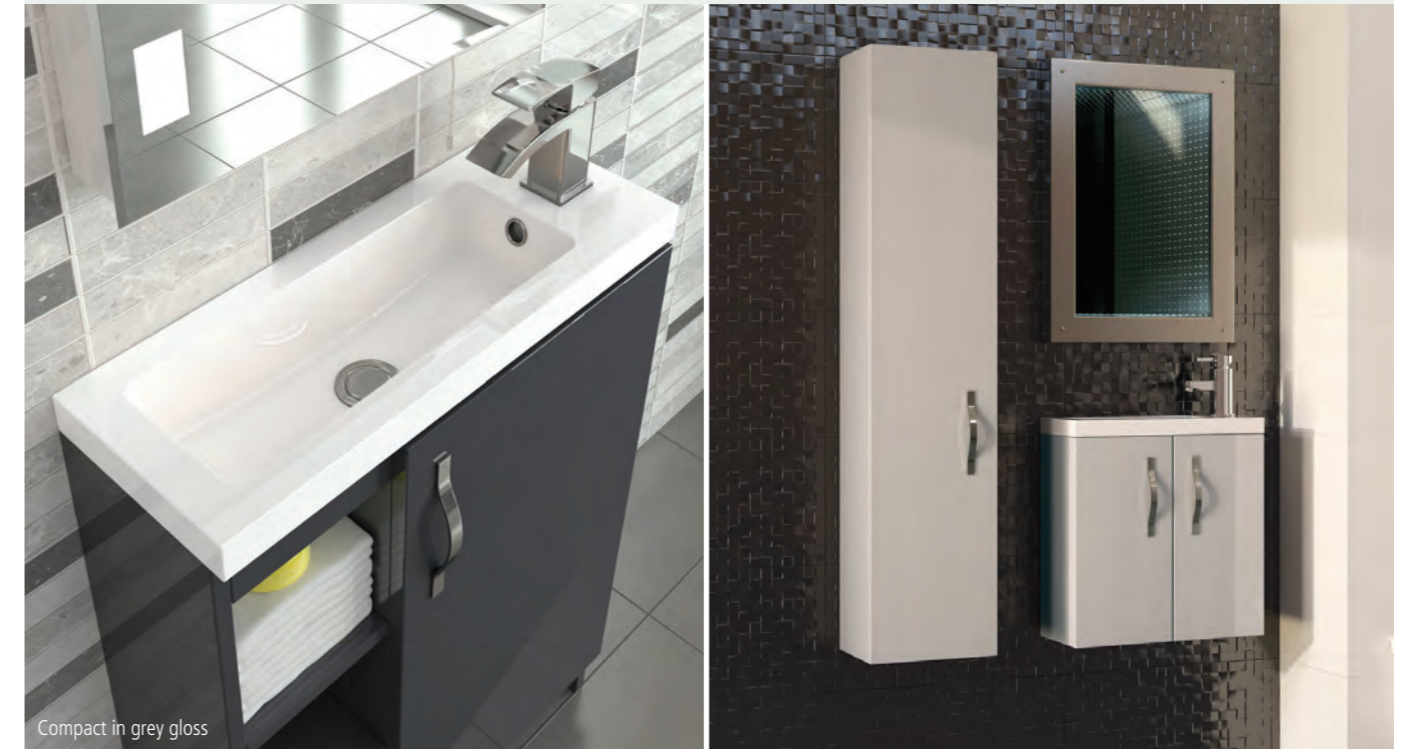

APOLLO COMPACT – cashmere gloss or grey gloss

C

Compact in grey gloss

Wall Hung Cabinets

400 Wall Hung Unit & Basin 1TH 400 x 260 x 580mm	500 Wall Hung Unit & Basin 1TH 500 x 260 x 580mm	600 Wall Hung Unit & Basin 1TH 600 x 260 x 580mm	300 Tall Unit 400 x 253 x 1433mm
Grey Gloss 92.APL432C £447	92.APL434C £487	92.APL436C £502	92.FMA460 £380
Cashmere 92.APL732C £447	92.APL734C £487	92.APL736C £502	92.FMA760 £380

Floor Standing Cabinets

400 Floor Standing Unit & Basin 1TH 400 x 260 x 854mm	500 Floor Standing Unit & Basin 1TH 500 x 260 x 854mm	600 Floor Standing Unit & Basin 1TH 600 x 260 x 854mm	600 Floor Standing Unit with Open Shelves & Basin 1TH 600 x 260 x 854mm	600 WC Unit (excluding cistern) 600 x 253 x 809mm
Grey Gloss 92.APL422C £475	92.APL424C £502	92.APL426C £516	92.APL476C £529	92.FMA446C £265
Cashmere 92.APL722C £475	92.APL724C £502	92.APL726C £516	92.APL776C £529	92.FMA746C £265
Concealed Cistern 127.XTY006 £60