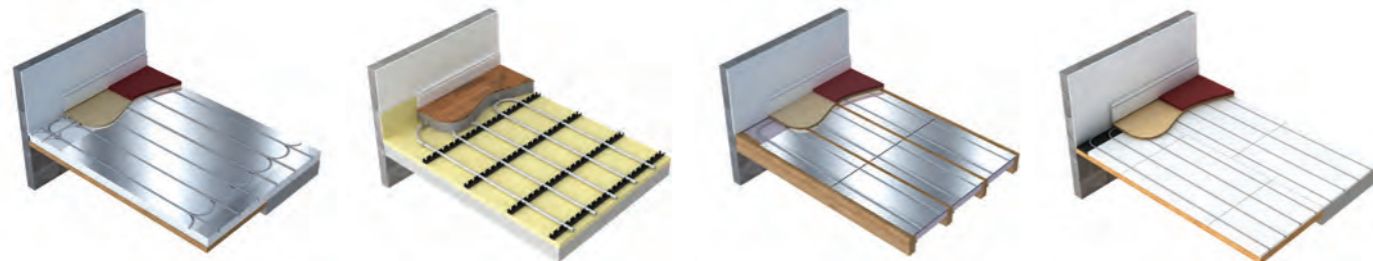

Floating Floor System

Solid Floor System

Suspended Floor System

Existing Floor System

Polypipe Underfloor Heating systems are: Suitable for all floor constructions; Ideal for new build or renovation projects; Able to be installed on ground and upper floors; Backed by a 50 year guarantee from a manufacturer you can trust

Overlay™					
Size	5m²	Code	O5B	Price	£523
	12m²		O12Z		£1,462
	20m²		O20Z		£1,948
	30m²		O30Z		£2,554
Overlay™ Light					
	12m²		OL12Z		£1,424
	20m²		OL20Z		£1,977
	30m²		OL30Z		£2,532
Red Floor Panels					
	12m²		SO12Z		£974
	20m²		SO20Z		£1,276
	30m²		SO30Z		£1,640
Staple System					
	12m²		SS12Z		£878
	20m²		SS20Z		£1,134
	30m²		SS30Z		£1,377