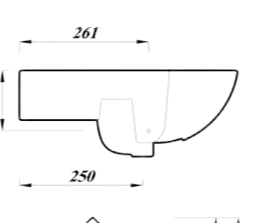

Base Wall Basin
459 x 290mm 1 or 2TH
23.BSPWBA18 **£51**