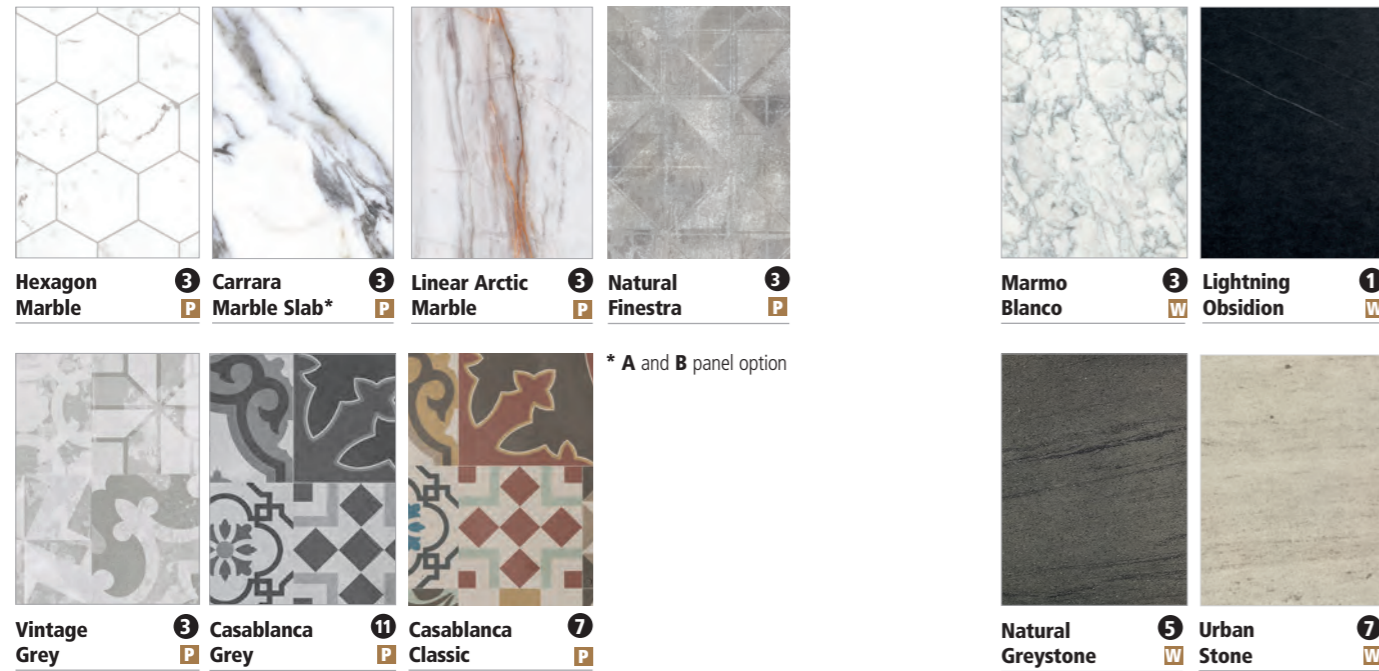

PRICE GROUP 4 - ACRYLIC PANELS AND SOLID WORKTOPS