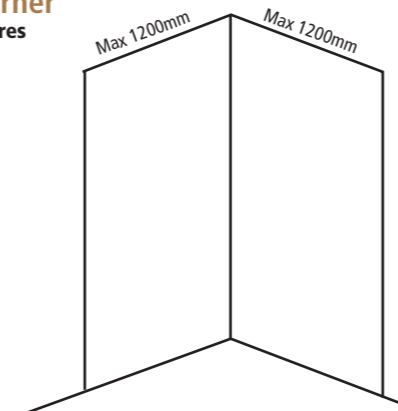

Price Group 1 152.A1	£598
Price Group 2 152.A2	£752
Price Group 3 152.A3	£812

Pack B – Medium Corner

For medium shower enclosures, wetrooms or baths up to 1800mm

Pack includes:
2 x 1200mm postformed panels
1 x 600mm tongue & groove panel
3 tubes neutral Complete Adhesive
1 tube colour match Complete Sealant