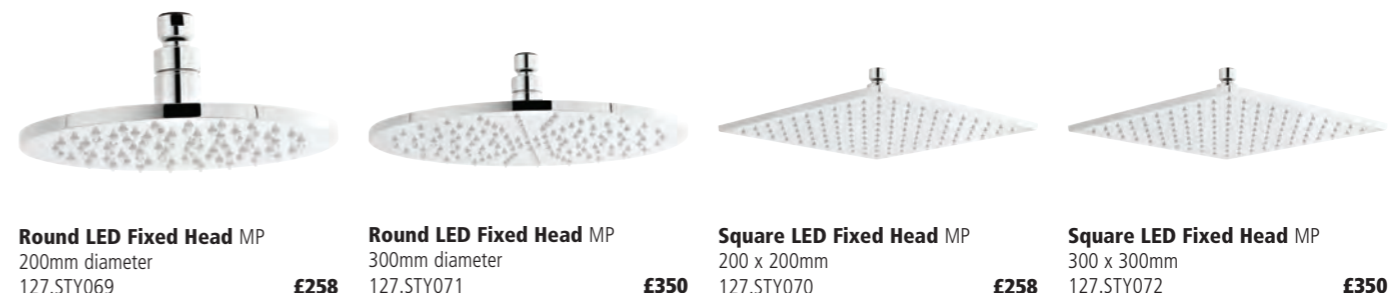

Round LED Fixed Head MP 200mm diameter 127.STY069 **£258** **Round LED Fixed Head MP** 300mm diameter 127.STY071 **£350** **Square LED Fixed Head MP** 200 x 200mm 127.STY070 **£258** **Square LED Fixed Head MP** 300 x 300mm 127.STY072 **£350**

ALL RETAIL PRICES INCLUDE VAT

LP1 0.1 bar min LP2 0.2 bar min MP 0.5 bar min
HP1 1 bar min HP2 2 bar min