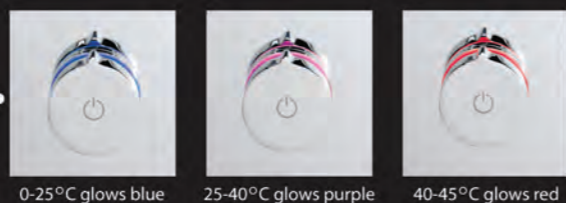

PRODUCT	Code	Price	FLOW RATES		WORKING PRESSURE (BAR)
			Litres per minute		
			1 BAR	3 BAR	MIN PRESSURE
Contemporary	157.DCP	£1255	9.92	24.6	1 Bar
Traditional	157.DTP	£1255	9.92	24.6	1 bar

THERMOSTATIC SHOWER SETS – chrome, black, nickel or brass

N

Stylish, contemporary and traditional ranges of taps and showers. The Niagara® brand of bathroom products was originally launched in 1989. Today it has been completely reinvigorated by Cavalier and once again seeks to blend the latest in design features with premium materials, outstanding quality and a 10 year Guarantee. Products with finished other than chrome guaranteed for 2 years.