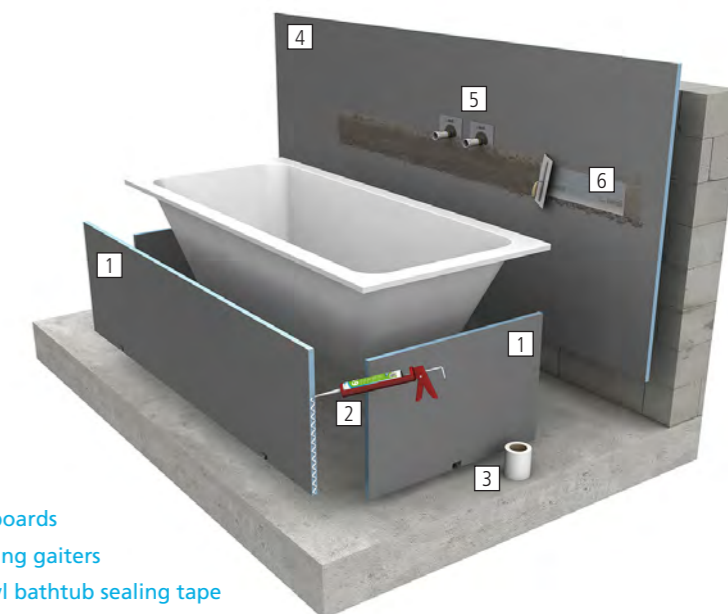

- 1 wedi Bathboard
- 2 wedi 610 adhesive & sealant
- 3 wedi Self-adhesive joint reinforcement tape
- 4 wedi Building boards
- 5 wedi Tools sealing gaiters
- 6 wedi Tools butyl bathtub sealing tape

ALL RETAIL PRICES INCLUDE VAT

£ SPECIAL
ORDER ITEM

ALL RETAIL PRICES INCLUDE VAT