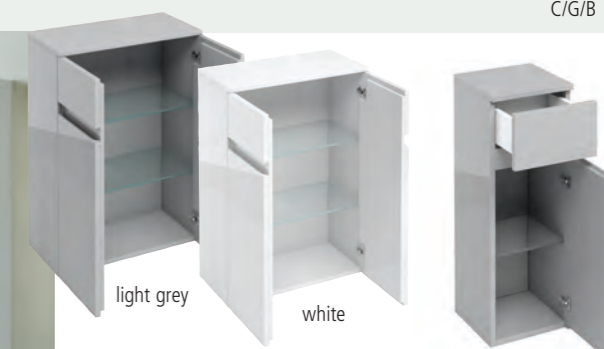

Double Shelf Unit
600 x 300 x 820mm
131.AD33

Drawer Unit
300 x 300 x 820mm
131.AD32

131.AW31 **£369**

131.AW32 **£419**

£399

£199

£219