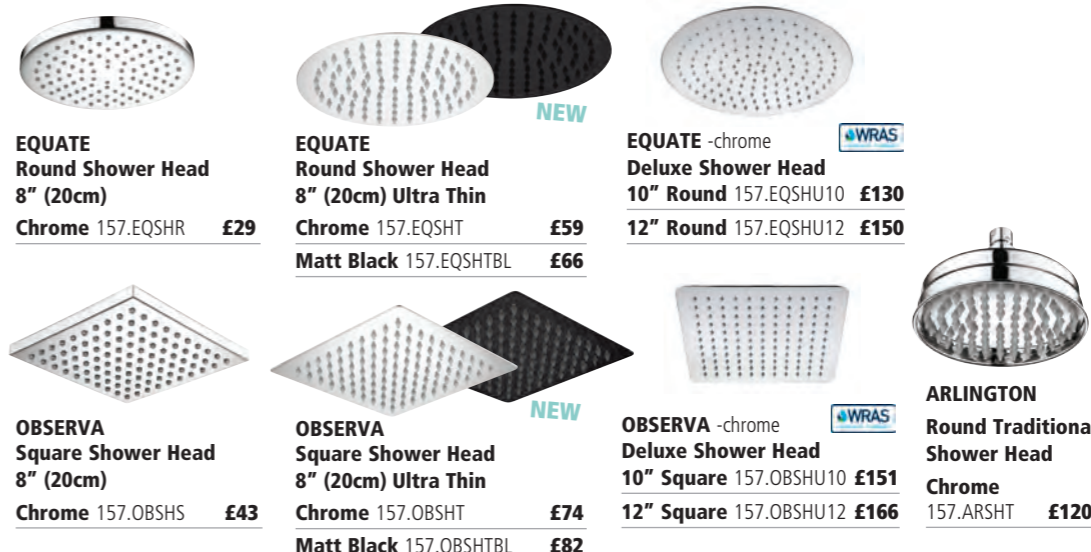

SHOWER HEADS

N

EQUATE Round Shower Head 8" (20cm)
Chrome 157.EQSHR **£29**

EQUATE Round Shower Head 8" (20cm) Ultra Thin
Chrome 157.EQSHT **£59**
Matt Black 157.EQSHTBL **£66**

EQUATE -chrome Deluxe Shower Head
10" Round 157.EQSHU10 **£130**
12" Round 157.EQSHU12 **£150**

OBSERVA Square Shower Head 8" (20cm)
Chrome 157.OBSHS **£43**

OBSERVA Square Shower Head 8" (20cm) Ultra Thin
Chrome 157.OBSHT **£74**
Matt Black 157.OBSHTBL **£82**

OBSERVA -chrome Deluxe Shower Head
10" Square 157.OBSHU10 **£151**
12" Square 157.OBSHU12 **£166**

ARLINGTON Round Traditional Shower Head
Chrome 157.ARSHT **£120**