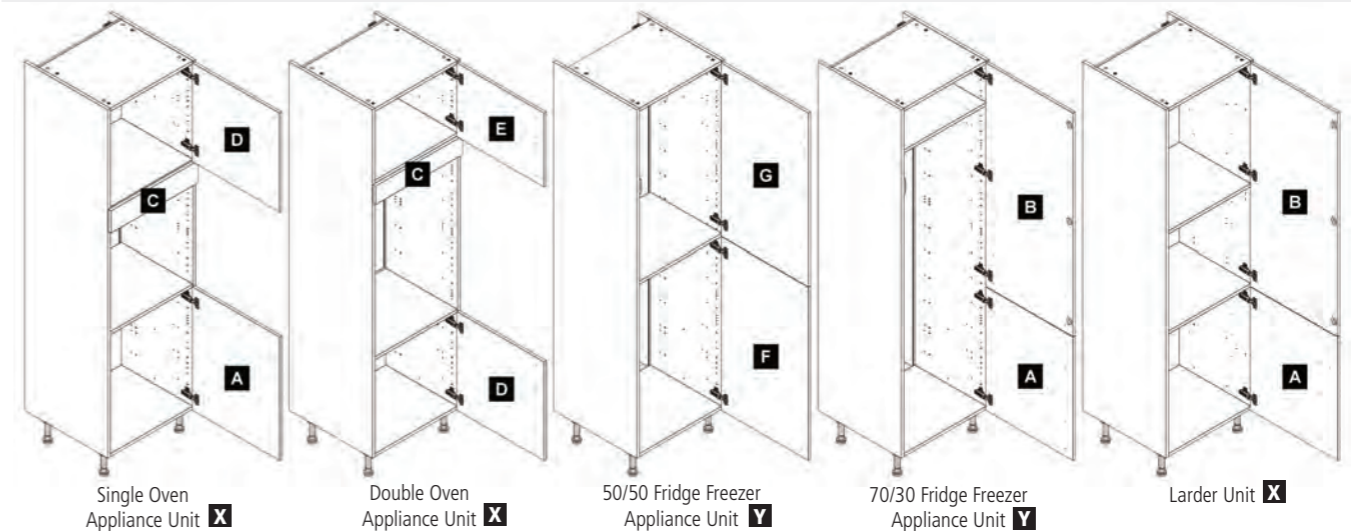

APPLIANCE/LARDER FASCIA CONFIGURATIONS AND ACCESSORIES

		600 x 2118 x 565 Larder Appliance Cabinet	Fridge/Freezer Hinge Pack (x5)	One box Appliance Fitting pack	Handle	A 600 x 704mm Fascia	B 600 x 1244mm Fascia						
Price Group 1	LISBON OAK	159.LAU	£136	159.AH	£30	159.OTH	£70	159.HAL	£13	159.F7	£52	159.F6	£93
Price Group 2	VERONA GREY VERONA CREAM	159.LAU	£136	159.AH	£30	159.OTH	£70	159.HAV	£17	159.F7	£83	159.F6	£146
Price Group 3	PARIS WHITE	159.LAU	£136	159.AH	£30	159.OTH	£70	159.HAP	£16	159.F7	£84	159.F6	£150
Price Group 4	PARIS MATT GREY PARIS CASHMERE	159.LAU	£136	159.AH	£30	159.OTH	£70	159.HAP	£16	159.F7	£88	159.F6	£152
Price Group 5	CAPRI WHITE CAPRI CREAM CAPRI GREY	159.LAU	£136	159.AH	£30	159.OTH	£70	N/A		159.F7	£91	159.F6	£159●
		C 600 x 92mm Fascia	D 600 x 572mm Fascia	E 600 x 444mm Fascia	F 600 x 892mm Fascia	G 600 x 1052mm Fascia	450 x 704mm Fascia						
Price Group 1	LISBON OAK	159.F9	£27	159.F5	£52	159.F46	£41	159.F8	£73	159.F610	£80	159.F4	£48
Price Group 2	VERONA GREY VERONA CREAM	159.F9	£32	159.F5	£80	159.F46	£61	159.F8	£111	159.F610	£124	159.F4	£73
Price Group 3	PARIS WHITE	159.F9	£34	159.F5	£82	159.F46	£63	159.F8	£114	159.F610	£127	159.F4	£75
Price Group 4	PARIS MATT GREY PARIS CASHMERE	159.F9	£38	159.F5	£86	159.F46	£65	159.F8	£118	159.F610	£129	159.F4	£77
Price Group 5	CAPRI WHITE CAPRI CREAM CAPRI GREY	159.F9	£39	159.F5	£89	159.F46	£67	159.F8	£123	159.F610	£133●	159.F4	£78