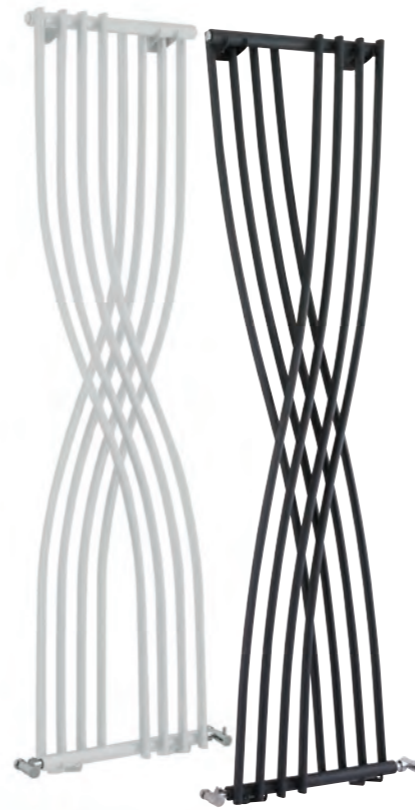

designer radiators

XCITE

B

high gloss white **NEW**
450 x 1775mm
btu **2559 2020 946**
watts 592
92.HLW94 **£367**

anthracite
450 x 1775mm
btu **2559 2020 946**
watts 592
92.HLA94 **£367**