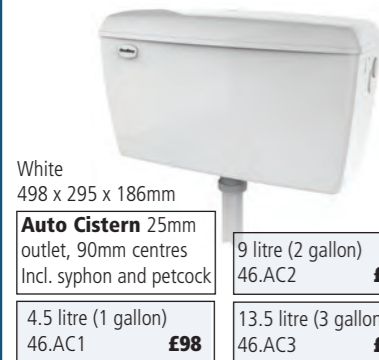

Plastic Auto Cisterns