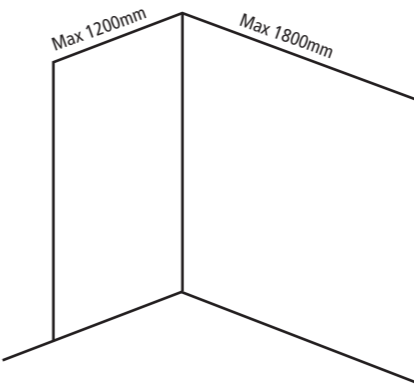

Price Group 1 152.B1	£750
Price Group 2 152.B2	£938
Price Group 3 152.B3 excluding Herringbone and brick finishes	£1,018

Pack C – Large Corner

For large shower enclosures, wetrooms or baths up to 2400mm

Pack includes:
2 x 1200mm postformed panels
1 x 1200mm tongue & groove panel
3 tubes neutral Complete Adhesive
1 tube colour match Complete Sealant