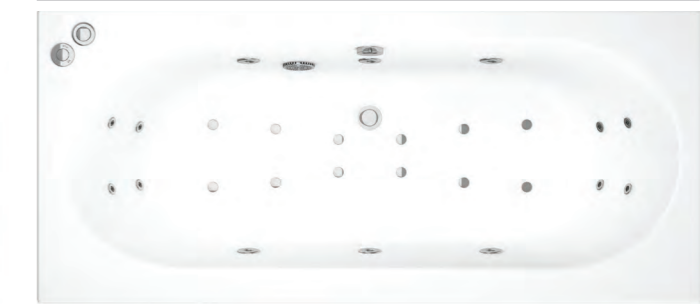

6 14 Jet Whirlpool with 12 Jet AirSpa System
3 midi jets, 4 mini jets, 12 jet AirSpa system – heated
154.XXC2 **£2,272**

AQUAIR SYSTEMS CAN BE FITTED ON BATHS WHERE YOU SEE THESE SYMBOLS

Whirlpool System
AirSpa System
Combination System

OPTIONAL EXTRAS

- **ONE LED light that can change colour** (7 colours)
  includes electronic control
  154.XXLE **£282**
- **Ozonator**
  154.XXOZ **£175**
- **Bath Sound**
  (Bluetooth connection)
  152.XXSS **£650**
- **Inline Heater for Whirlpool system**
  154.XXIH **£550**
- **Electronic Upgrade for all systems**
  includes low water sensor
  154.XXEU **£322**
- **Overflow Filler**
  includes pop up waste
  154.XXOF **£749**
- **Whirlpool Bath Cleaner**
  154.XXWC **£50**

ALL RETAIL PRICES INCLUDE VAT

£ SPECIAL ORDER ITEM