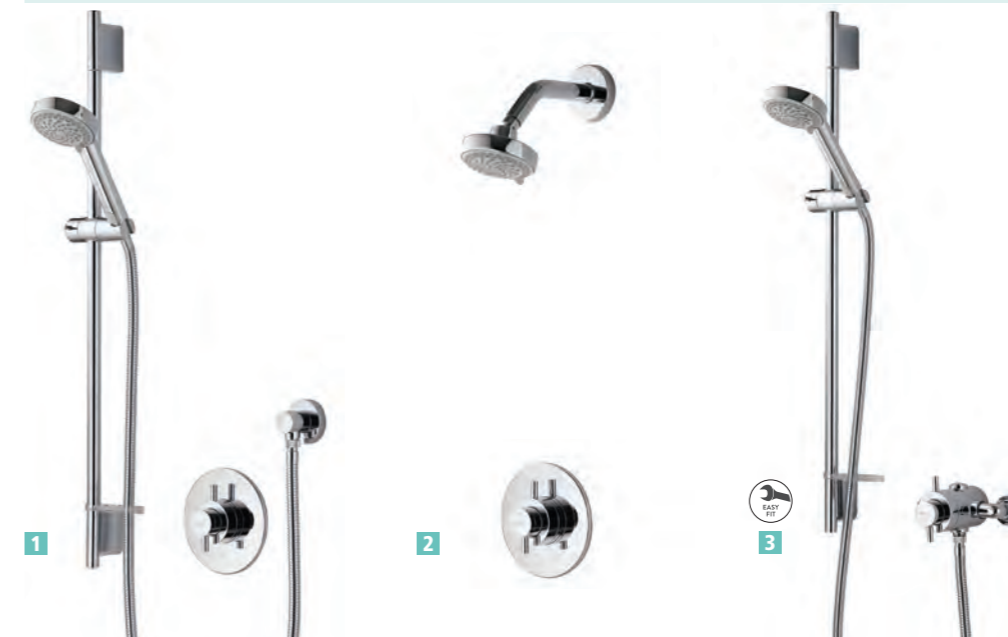

C

- Sophisticated, sleek and stylish, this luxury brass valve comes in a chrome finish with a dual lever for effective flow and temperature control.**
- Luxury brass valves with chrome finish
 - Dual lever for effective flow and temperature control
 - Generous proportioned 105mm Harmony showerhead with 4 impressive spray patterns
 - ECO spray setting delivers up to 25% water saving
 - Easy clean nozzles
 - Suits all approved domestic UK water systems