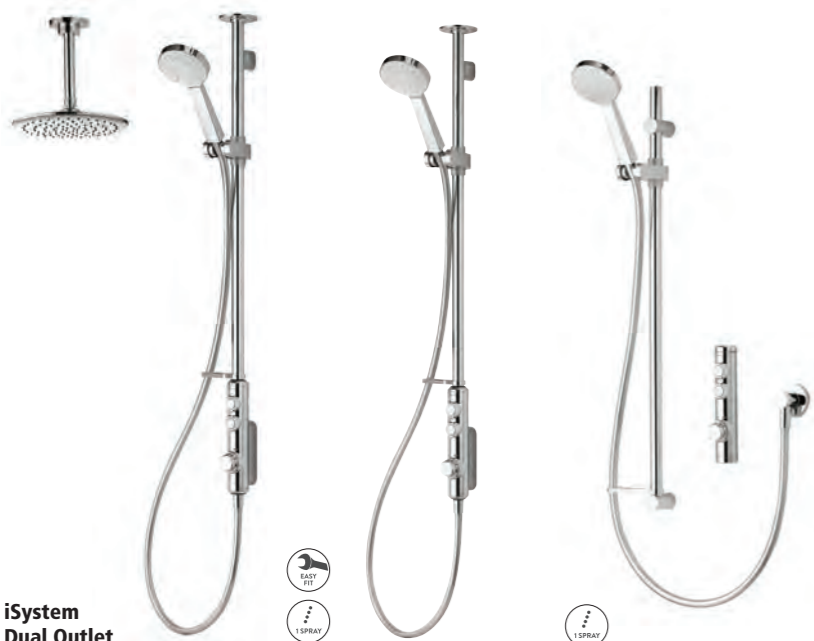

iSystem Dual Outlet Exposed
with adjustable head & ceiling drencher
HP/Combi 171.ISDA1EVDVFC14 **£1,128**
Gravity Pumped 171.ISDA2EVDVFC14 **£1,238**

iSystem Dual Outlet Exposed
with adjustable head
HP/Combi 171.ISDA1EV14 **£889**
Gravity Pumped 171.ISDA2EV14 **£998**

iSystem Single Outlet Concealed
with adjustable head
HP/Combi 171.ISDA1BV14 **£820**
Gravity Pumped 171.ISDA2BV14 **£930**

iSystem Concealed with wall fixed drencher
with fixed head
HP/Combi 171.ISDA1BFW14 **£820**
Gravity Pumped 171.ISDA2BFW14 **£930**

iSystem Concealed with Ceiling fixed drencher
with adjustable head
HP/Combi 171.ISDA1BFC14 **£820**
Gravity Pumped 171.ISDA2BFC14 **£930**

iSystem Remote Control
171.ISDB3DS14 **£114**

£ SPECIAL ORDER ITEM

ALL RETAIL PRICES INCLUDE VAT

DREAM DCV – chrome

C

Sleek versatile and delivering sensational thermostatic showering experience. The beautifully designed Dream dual control valve's single or dual outlet options ooze quality and style – so you can create the perfect showering or bathing experience to suit your household needs and lifestyle.

- Harmony head with a choice of 4 impressive spray patterns
- ECO spray settings saves up to 25% water without compromising performance
- Separate flow and temperature control
- Suits high pressure, combination boiler and boosted gravity water systems