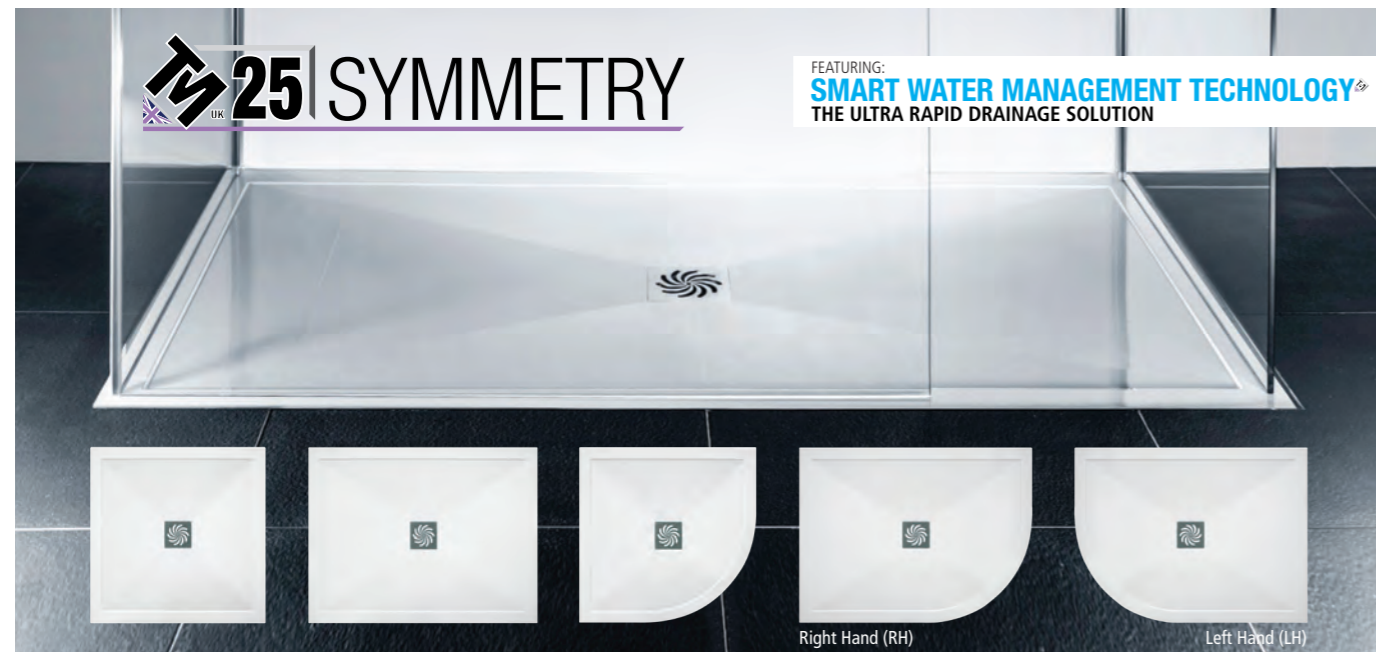

FEATURING: **SMART WATER MANAGEMENT TECHNOLOGY**
THE ULTRA RAPID DRAINAGE SOLUTION

Right Hand (RH) Left Hand (LH)

TM25 SYMMETRY GEL COATED STONE RESIN

Want the wetroom look without the associated costs or fitting challenges? Look no further than the TM25 Symmetry range by market leading British Manufacturer TMUK.

Available with TMUK's patented anti-slip surface as an optional extra, the 25mm TM25 Symmetry offers the look of a wetroom at a fraction of the cost. Installed like a traditional shower tray but with a simple flush to the floor option.

Shower in safety with TMUK's market leading **Smart Water Management Technology** where advanced surface design and a unique vortex waste unit (included) combine to clear water almost instantly at over 30 litres per minute. What's more, no moving parts within the waste trap, means no maintenance and no risk of flooding.

- Incorporates **Smart Water Management Technology** - Surplus water drawn instantly for tray surface
- Centre waste wetroom look
- Available in 38 different sizes (Market leading Anti-Slip option available in 12 sizes)
- Ultra-low profile 25mm high with simple flush to floor fitting option
- Made from 100% natural stone resin. Fully recyclable
- Can be fitted on all types of floor
- Fitted as normal shower tray - no tanking or water proofing required
- Recommended for all users including; elderly, less abled and young children
- Unique Square 135mm x 135mm stainless steel flush fitting waste cover (fully load-bearing)
- Dedicated High flow, self-cleaning vortex waste unit. Drain tested to over 30 litres per minute
- Step free access - no hazardous trip areas for young children and older people
- Lifetime guarantee
- Designed and made in the UK

TM25 SYMMETRY PERMANENT ANTI-SLIP OPTION

Providing almost twice the slip resistance of the industry standard, and backed up by a permanent lifetime guarantee, TMUK's market-leading anti-slip surface is moulded directly into the structure of the tray, meaning you'll never need to reapply it.

SIZE (MM)	CODE	£
SQUARE		
900 x 900	118.S2590AS	£289
RECTANGLE		
1000 x 800	118.S2518AS	£293
1200 x 800	118.S25128AS	£324
1200 x 900	118.S25129AS	£335
1400 x 800	118.S25148AS	£475
1400 x 900	118.S25149AS	£481
1500 x 800	118.S25158AS	£479
1600 x 800	118.S25168AS	£498
1600 x 900	118.S25169AS	£504
1700 x 800	118.S25178AS	£518
1700 x 900	118.S25179AS	£529
QUADRANT		
900 x 900	118.S25Q9AS	£289