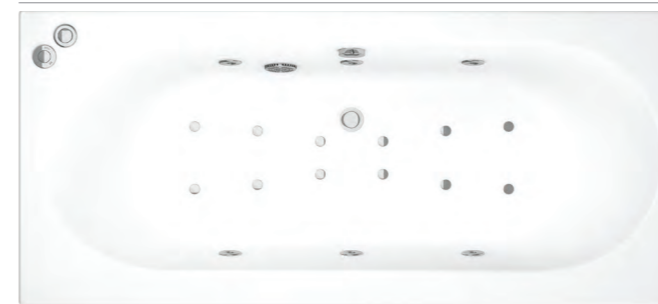

5 6 Jet Whirlpool with 12 Jet AirSpa System
3 midi jets down each side, 12 jet AirSpa system – heated
154.XXC1 **£1,786**