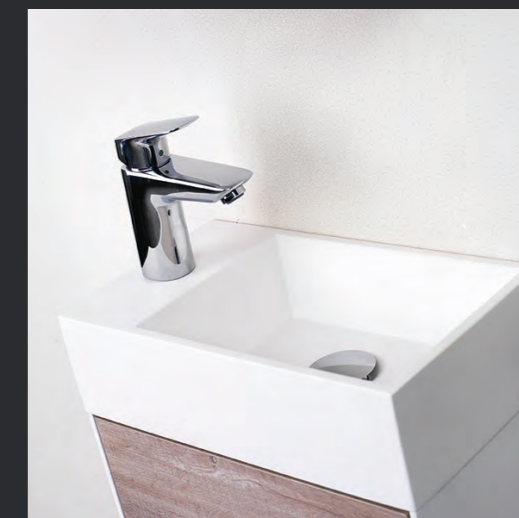

Thin
Solid Surface wash basin has been designed to suit cloakrooms or small en-suite, with or without a unit, your choice

ALL RETAIL PRICES INCLUDE VAT

ALL RETAIL PRICES INCLUDE VAT