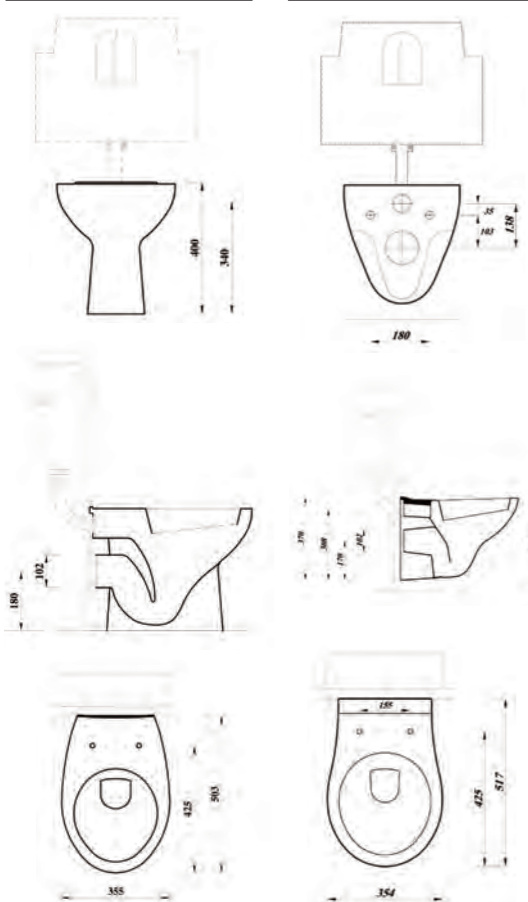

G Base – WRAS approved fittings

C

G Base Urinals – WRAS approved fittings

C

Quick Cost Guide for Ranges

C

Base with Ceramic Cistern Range of ONE

■ 1 x urinal ■ 1 x pair of hangers ■ 1 x plastic waste ■ Pipework ■ 1 x top inlet spreader ■ 1 x one gallon ceramic cistern & brackets ■ Incl. auto syphon and petcock
23.BU14PC with 400mm urinal **£423**
23.BU15PC with 500mm urinal **£458**

As above with Plastic Cistern Range of ONE

23.BU14PP with 400mm urinal **£330**
23.BU15PP with 500mm urinal **£365**

Base with Ceramic Cistern Range of TWO

■ 2 x urinals ■ 2 x pair of hangers ■ 2 x plastic waste ■ Pipework ■ 2 x top inlet spreader ■ 1 x two gallon ceramic cistern & brackets ■ Incl. auto syphon and petcock
23.BU24PC with 400mm urinal **£676**
23.BU25PC with 500mm urinal **£746**

As above with Plastic Cistern Range of TWO

23.BU24PP with 400mm urinal **£566**
23.BU25PP with 500mm urinal **£636**

Base with Ceramic Cistern Range of THREE

■ 3 x urinals ■ 3 x pair of hangers ■ 3 x plastic waste ■ Pipework ■ 3 x top inlet spreader ■ 1 x three gallon ceramic cistern & brackets ■ Incl. auto syphon and petcock
23.BU34PC with 400mm urinal **£886**
23.BU35PC with 500mm urinal **£991**

As above with Plastic Cistern Range of THREE

23.BU34PP with 400mm urinal **£784**
23.BU35PP with 500mm urinal **£889**

WeCare Doc "M" Pack

C

Packs available close coupled or low level with white or blue rails

WeCare Document "M" Disabled WC Facility Pack includes: