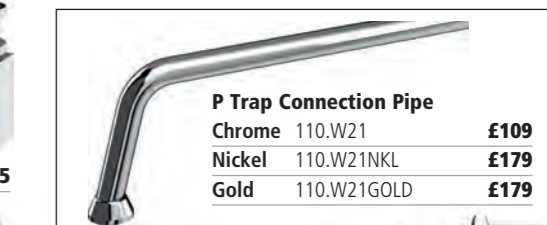

P Trap Shallow
for use with 110.W21 above only
chrome 125.CW3 £49
nickel 125.CW3NKL £89
gold 125.CW3GOLD £89