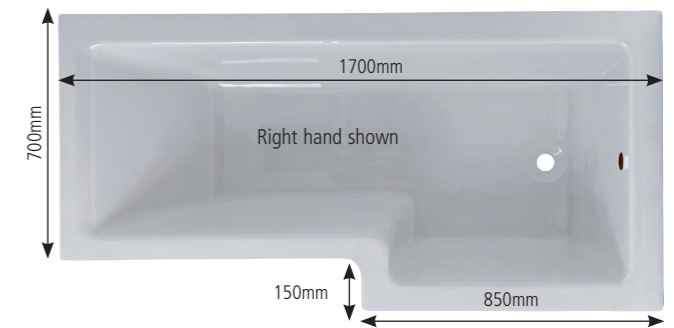

B

Left hand shown

		Standard Trojancast	
Cube Shower Bath 1700 x 700mm (850mm at widest point)			
Left hand	21.CSBL	£307	£600
Right hand	21.CSBR	£307	£600
Cube Front Panel 1700 x 510mm	21.CFP	£75	£75
Cube End Panel 700 x 510mm	21.CEP	£41	£41
Cube Screen hinged 850 x 1400mm (150mm fixed return panel)	21.CS	£222	£222
Complete with bath, front panel and bath screen			
Left hand	21.CSBLP	£604	£897
Right hand	21.CSBRP	£604	£897