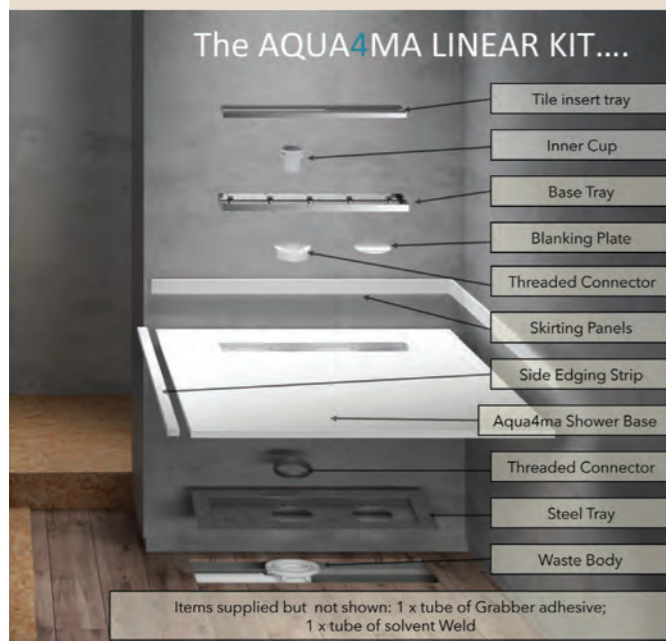

Pack Comprises:

- 700 x 700 Metal Tray
- 900 x 900 Aqua4MA top
- Aqua 4MA Extension Pieces
- Waste & 300ml Tube Grabber
- Requires 15mm board

Aqua4MA 1300x1300 Pack
24.4MA13 **£840**

Aqua4MA 900 x 900 Pack

Pack can be cut to the following sizes
700 x 700, 750 x 750, 800 x 800, 850 x
850 & 900 x 900

Pack Comprises:

- 700 x 700 Metal Tray
- 900 x 900 Aqua 4MA Top
- Waste & 300ml Tube Grabber
- Requires 10mm board

Aqua4MA 900x900 Pack
24.4MA9 **£610**

Aqua4MA 1300 x 900 Pack

Pack can be cut to the following sizes
1250 x 840, 1200 x 840, 1150 x 800,
1100 x 770, 1050 x 740, 1000 x 700

Pack Comprises:

- 700 x 510 Metal Tray
- 1300 x 900 Aqua4MA Top
- Waste & 300ml Tube Grabber
- Requires 15mm board

Aqua4MA 1300x900 Pack
24.4MA139 **£760**

Aqua4MA 1500 x 900 Pack

Pack can be cut to the following sizes
1400 x 850, 1300 x 800, 1200 x 740,
1100 x 680

Pack Comprises:

- 800 x 510 Metal Tray
- 1500 x 900 Aqua4MA Top
- Waste & 300ml Tube Grabber
- Requires 15mm board

Aqua 4MA 1500x900 Pack
24.4MA15 **£780**

Aqua4MA 1700 x 900 Pack

Pack can be cut to the following sizes
1600 x 850, 1500 x 800, 1400 x 750,
1300 x 700

Pack Comprises:

- 900 x 510 Metal Tray
- 1700 x 900 Aqua4MA Top
- Waste & 300ml Tube Grabber
- Requires 15mm board

Aqua 4MA 1700x900 Pack
24.4MA17 **£795**

All Floor4MA's are supplied with a waste for tiled floors as standard. Specify the optional vinyl waste 24.4MAFVW for installations using vinyl flooring

Aqua4MA Linear Kit 1185 x 900 - requires 19mm board
includes metal tray, linear waste, pack of two skirting & 300ml tube grabber
24.4MA11L **£790**

AQUA4MA™ WETROOM SOLUTIONS B

Aqua4MA™ has been designed and developed to provide retailers and installers with a quick, uncomplicated system to create a variety of watertight areas, from complete wetrooms to space-saving showering areas. Unlike other systems, Aqua4MA™ requires only basic DIY skills to fit.

The system incorporates the patented Floor4MA shower base and Aqua4ma™ uPVC wall and floor panels. The Floor4MA shower base can be fitted without reducing the height of floor joists and is simple enough to install within one hour.

The Aqua4MA™ system has been engineered to the highest standards by Kudos and is covered by their Lifetime Guarantee.