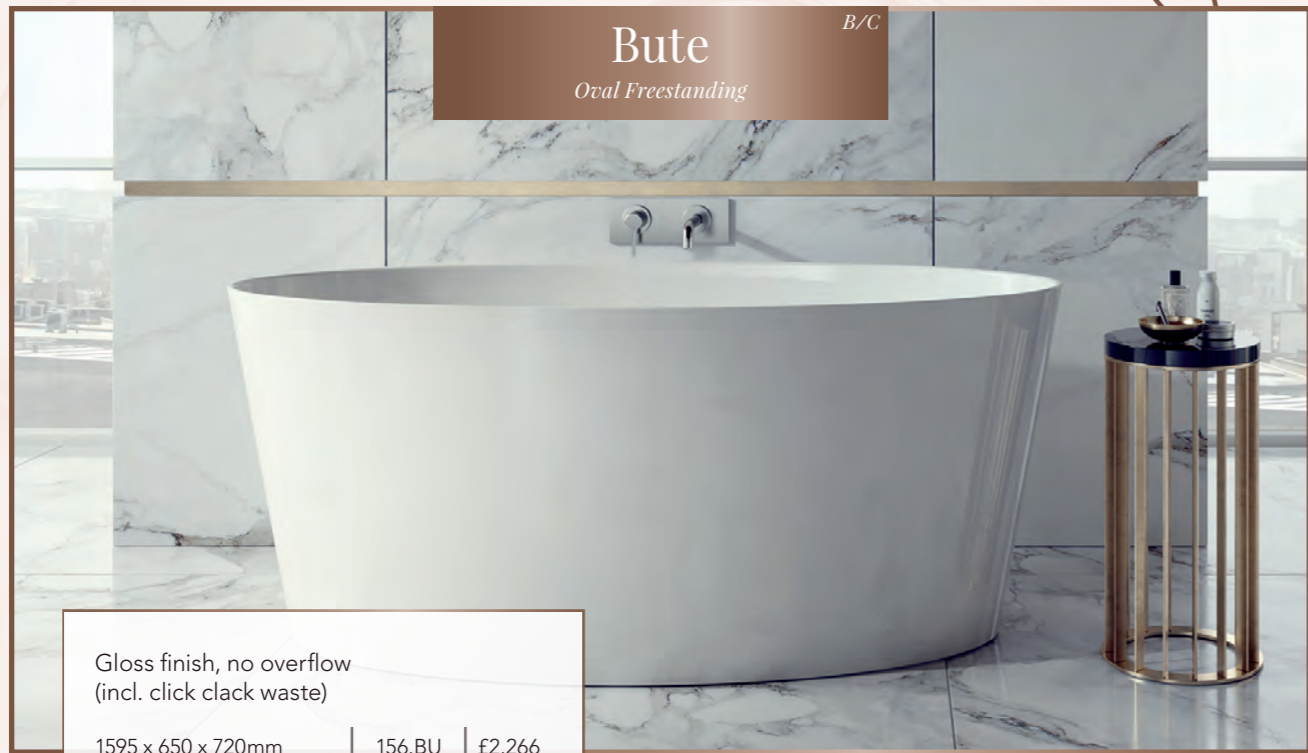

Bute ^{B/C}
Oval Freestanding

Gloss finish, no overflow
(incl. click clack waste)
1595 x 650 x 720mm | 156.BU | £2,266

Gloss finish, no overflow
(incl. click clack waste)
1600 x 654 x 689mm | 156.JU | £2,030

Part of the Trojan family

Baths, Whirlpools & Screens

Baths, Whirlpools & Screens