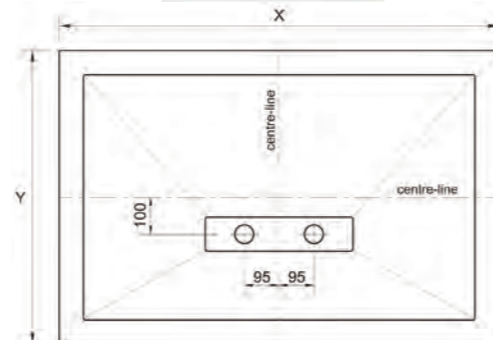

ALL RETAIL PRICES INCLUDE VAT

connect2
by KUDOS

slip resistant