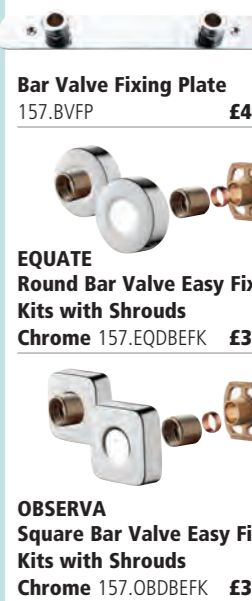

ACCESSORIES

N

Bar Valve Fixing Plate
157.BVFP **£49**

EQUATE Round Bar Valve Easy Fix Kits with Shrouds
Chrome 157.EQDBFK **£31**

OBSERVA Square Bar Valve Easy Fix Kits with Shrouds
Chrome 157.OBDBFK **£31**

Bar Valve Easy Fit Kit
157.BVEFK **£18**

Body Jet -chrome
1 **Observa** 157.BJO **£105ea**
2 **Equate** 157.BJE **£105ea**

Outlet - Round
Chrome 157.OR **£28**
Matt Black 157.ORBL **£31**

Outlet - Square
Chrome 157.OS **£49**
Matt Black 157.OSBL **£55**