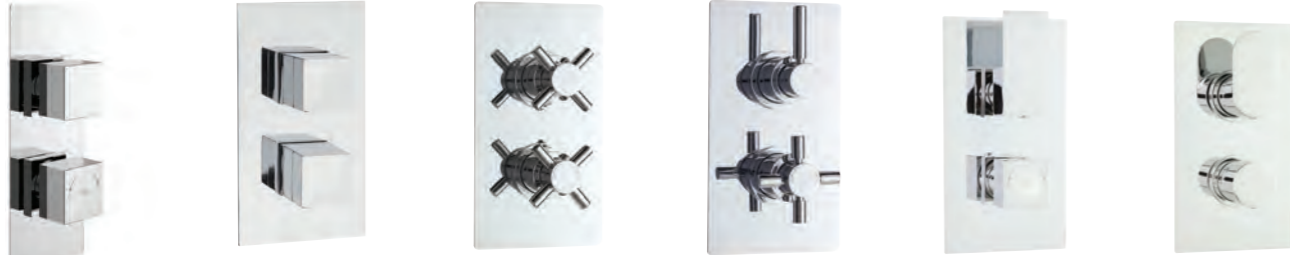

SQUARE – chrome

B

- Thermostatically controlled with built in anti-scald device
- Boiler compatible, please refer to the manufacturer's literature
- Manufactured in solid brass
- Suitable for use with shower pumps, see pages 329 - 331
- For use suitable rail kits, see page 322 - 323
- For arms and heads, see page 324 - 325

TWIN

Twin Valve LP1 TMV2, TMV3, WRAS 92.SQRTW01 £363	Twin Valve LP1 TMV2, TMV3, WRAS 192.SQR3210 £386	Twin Valve LP1 TMV2, TMV3, WRAS 192.KRI3210 £348	Twin Valve LP1 TMV2, TMV3, WRAS 92.A3003V £348	Twin Valve LP1 TMV2, TMV3, WRAS 92.ART3210 £363	Twin Valve LP1 TMV2, TMV3, WRAS 92.REI3610 £349
Twin Valve with Diverter MP 92.SQRTW02 £387	Twin Valve with Diverter MP 92.SQR3207 £410	Twin Valve with Diverter MP 92.KRI3207 £372	Twin Valve with Diverter MP 92.A3007 £372	Twin Valve with Diverter MP 92.ART3207 £387	Twin Valve with Diverter MP 92.REI3607 £384