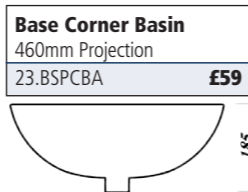

G Base – WRAS approved fittings

C

G Base Urinals – WRAS approved fittings

C

Quick Cost Guide for Ranges

C

Base with Ceramic Cistern Range of ONE

■ 1 x urinal ■ 1 x pair of hangers ■ 1 x plastic waste ■ Pipework ■ 1 x top inlet spreader ■ 1 x one gallon ceramic cistern & brackets ■ Incl. auto syphon and petcock
23.BU14PC with 400mm urinal **£423**
23.BU15PC with 500mm urinal **£458**

As above with Plastic Cistern Range of ONE

23.BU14PP with 400mm urinal **£330**
23.BU15PP with 500mm urinal **£365**

Base with Ceramic Cistern Range of TWO

■ 2 x urinals ■ 2 x pair of hangers ■ 2 x plastic waste ■ Pipework ■ 2 x top inlet spreader ■ 1 x two gallon ceramic cistern & brackets ■ Incl. auto syphon and petcock
23.BU24PC with 400mm urinal **£676**
23.BU25PC with 500mm urinal **£746**

As above with Plastic Cistern Range of TWO

23.BU24PP with 400mm urinal **£566**
23.BU25PP with 500mm urinal **£636**

Base with Ceramic Cistern Range of THREE

■ 3 x urinals ■ 3 x pair of hangers ■ 3 x plastic waste ■ Pipework ■ 3 x top inlet spreader ■ 1 x three gallon ceramic cistern & brackets ■ Incl. auto syphon and petcock
23.BU34PC with 400mm urinal **£886**
23.BU35PC with 500mm urinal **£991**

As above with Plastic Cistern Range of THREE

23.BU34PP with 400mm urinal **£784**
23.BU35PP with 500mm urinal **£889**

WeCare Doc "M" Pack

C

Packs available close coupled or low level with white or blue rails

WeCare Document "M" Disabled WC Facility Pack includes: