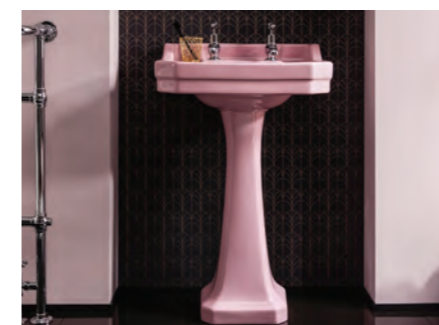

COLOURS

Inspired by bold shades and vintage colour palettes, Confetti Pink, Alaska Blue and Moon Grey introduce a contemporary twist to traditional ceramics.