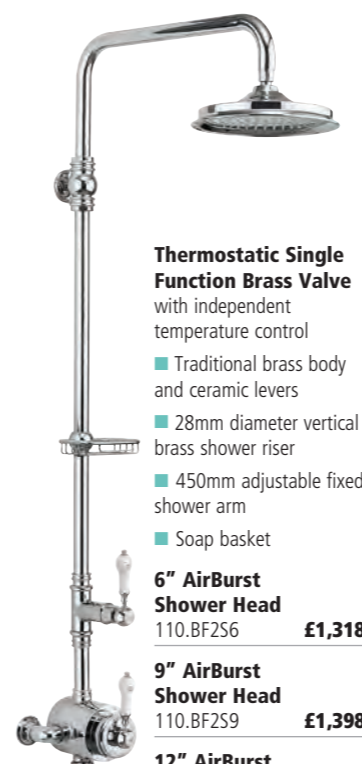

Thermostatic Single Function Brass Valve

with independent temperature control

- Traditional brass body and ceramic levers
- 28mm diameter vertical brass shower riser
- 450mm adjustable fixed shower arm
- Soap basket

6" AirBurst Shower Head
110.BF2S6 **£1,318**

9" AirBurst Shower Head
110.BF2S9 **£1,398**

12" AirBurst Shower Head
110.BF2S12 **£1,448**

Thermostatic Dual Function Brass Valve

with 2 independent on/off controls and central temperature control

- Traditional brass body and ceramic levers
- Fixed cradle, 1500mm shower hose and handset with ceramic handle
- 28mm diameter vertical brass shower riser
- 450mm adjustable fixed shower arm
- Soap basket

6" AirBurst Shower Head
110.BF3S6 **£1,518**

9" AirBurst Shower Head
110.BF3S9 **£1,598**

12" AirBurst Shower Head
110.BF3S12 **£1,648**

traditional exposed

AVON – chrome with white, black, gold or nickel option available B/C/G