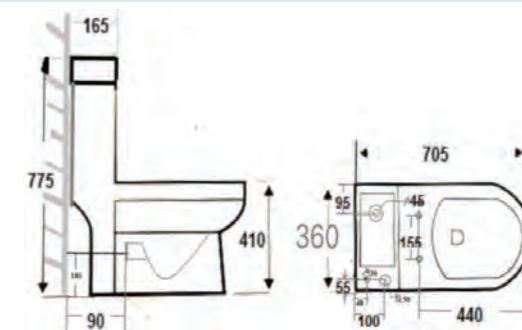

2 in 1 Basin & WC
incl. pan, cistern & fittings, 1TH basin, soft close seat excl. tap
360 x 705 x 775mm 134.211 **£599**

ALL RETAIL PRICES INCLUDE VAT

FOR CONCEALED FRAMES AND CISTERNS, SEE PAGES 60 - 63