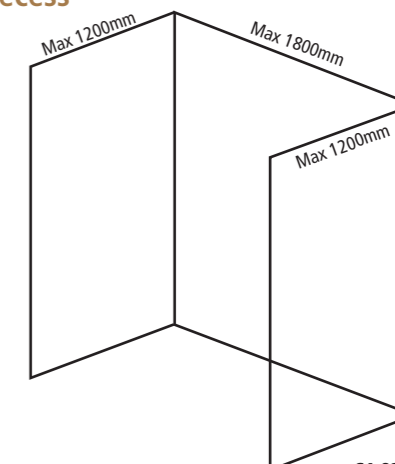

Price Group 1 152.E1	£1,031
Price Group 2 152.E2	£1,296
Price Group 3 152.E3 excluding Herringbone and brick finishes	£1,406

Pack F – Large Recess

For large shower enclosures, wetrooms or baths up to 2400mm

Pack includes:
2 x 1200mm postformed panels
2 x 1200mm tongue & groove panels
4 tubes neutral Complete Adhesive
1 tube colour match Complete Sealant