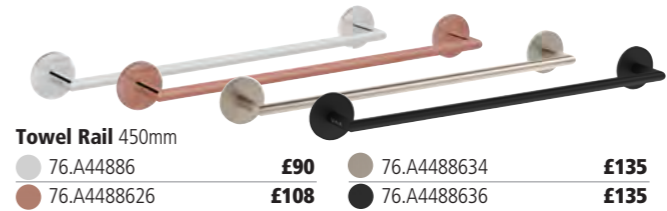

Towel Rail 450mm

Chrome	76.A44886	£90	76.A4488634	£135
Copper	76.A4488626	£108	76.A4488636	£135

FOR ORIGIN BRASSWARE,
SEE PAGE 350