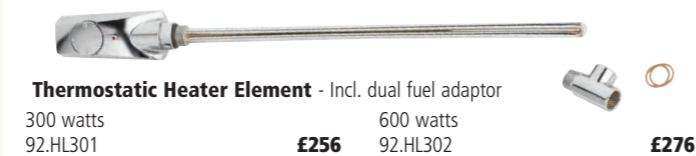

Decorative Chrome Pipe
300 x 15mm 92.EA367 **£34**

Manual Heater Element inc. dual fuel adaptor
150 watts 92.HL311 **£84** 300 watts 92.HL312 **£90** 600 watts 01.EE6 **£86**

Thermostatic Heater Element - Incl. dual fuel adaptor
300 watts 92.HL301 **£256** 600 watts 92.HL302 **£276**