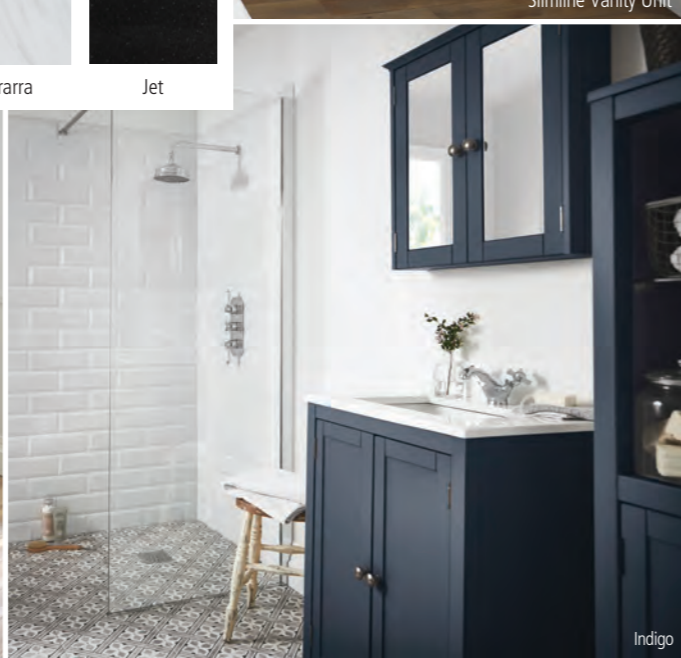

This timeless range of pre-assembled furniture boasts traditional features which include tongue and groove sides, shaker doors and exposed hinges. Available in a choice of three colours, Etienne will add a classic style to your bathroom. The units have a magnetic catch for secure closure and are finished in a fashionable painted effect. The units have an internal shelf and the tall unit also has an external glass shelf. Now available with the new solid surface work top with undermount basin.