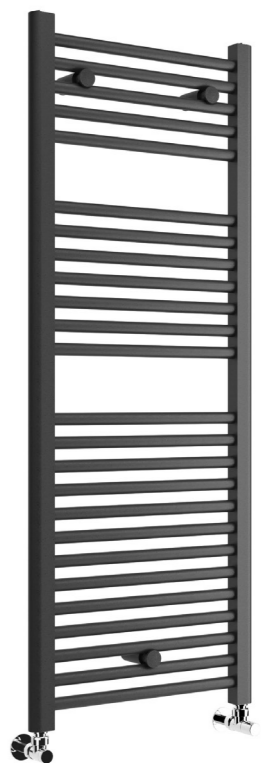

PRICE EXCLUDES VALVES
SEE PAGE 385

ALL RETAIL PRICES INCLUDE VAT

ALL RETAIL PRICES INCLUDE VAT

PRICE EXCLUDES VALVES
SEE PAGE 385

SUITABLE FOR USE WITH HEATING
ELEMENTS, SEE PAGE 385