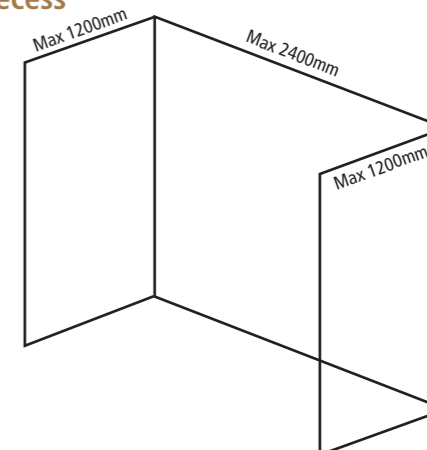

Price Group 1 152.F1	£1,160
Price Group 2 152.F2	£1,468
Price Group 3 152.F3	£1,588

ALL RETAIL PRICES INCLUDE VAT