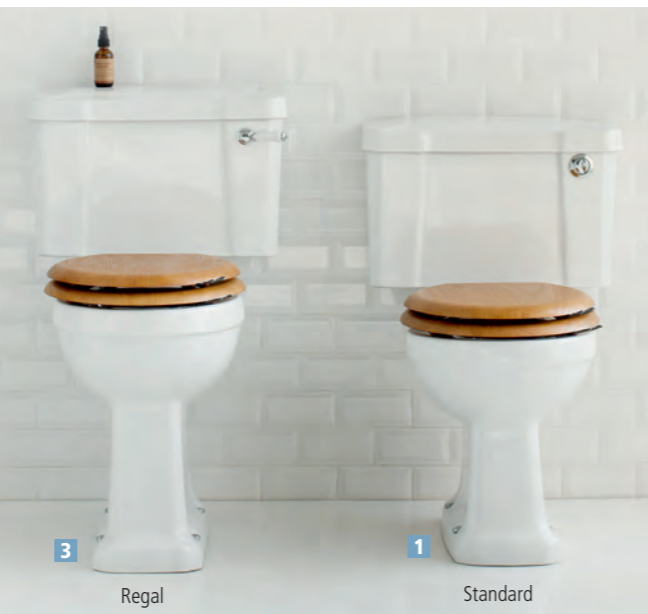

£ SPECIAL ORDER ITEM

ALL RETAIL PRICES INCLUDE VAT

£ SPECIAL ORDER ITEM

ALL RETAIL PRICES INCLUDE VAT

CLOSE COUPLED WCs C/G/B

1 C1 Cistern, Standard P5 Pan **2** C2 Cistern, Standard P5 Pan

1 Standard Pan 730mm projection	110.P5	£149
2 Rimless Pan 730mm projection	110.P20	£219
3 Regal Pan 730mm projection	110.P12	£249
4 S Trap Pan Only suitable with lever cistern options	110.P18	£199
5 Lever Cistern (510mm)	110.C1	£109
6 Push Button Cistern (510mm)	110.C2	£129
Lever Cistern (440mm)	110.C3	£119
Push Button Cistern (440mm)	110.C4	£149
Medici Standard Pan - warm ivory, 730mm projection	110.P5M	£179
Medici Lever Cistern - warm ivory (510mm)	110.C1M	£139
Black Standard Pan - 730mm projection	110.XXP5JET	£549
Black Lever Cistern (510mm)	110.XXC1JET	£539

Regal Range
A range of WCs that are on average about 60mm higher than the standard, giving a more luxurious look and a more comfortable experience.
Regal close coupled and medium level pans are 480mm high. Low or high level pans are 476mm high.