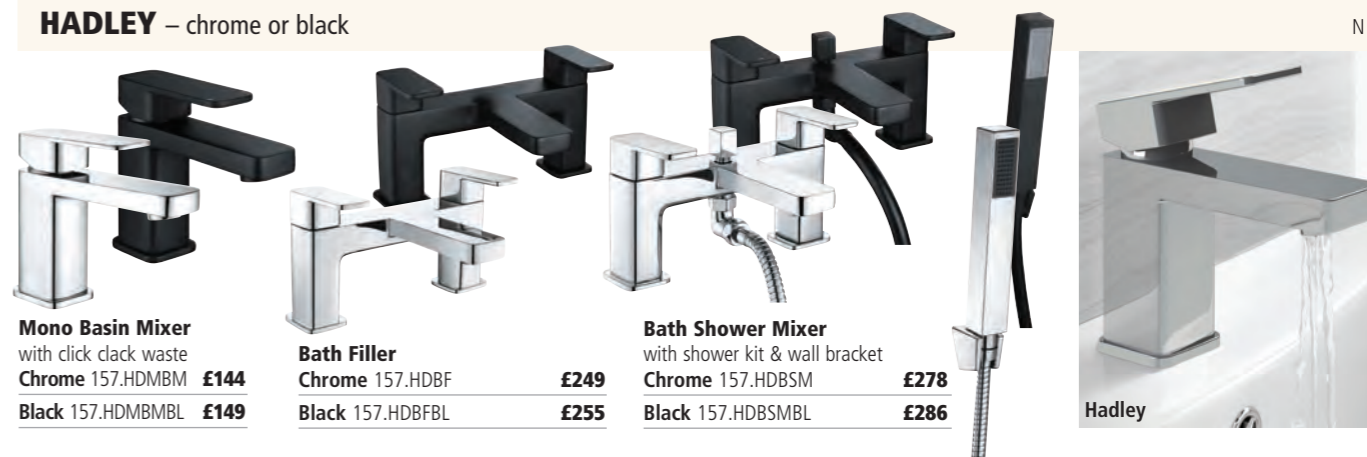

niagara
BY CAVALIER BATHROOMS
10 YEAR GUARANTEE EXCLUDING CARTRIDGE

stylish

HADLEY – chrome or black

Mono Basin Mixer
with click clack waste

Chrome	157.HDMBM	£144
Black	157.HDMBMBL	£149

Bath Filler

Chrome	157.HDBF	£249
Black	157.HDBFBL	£255