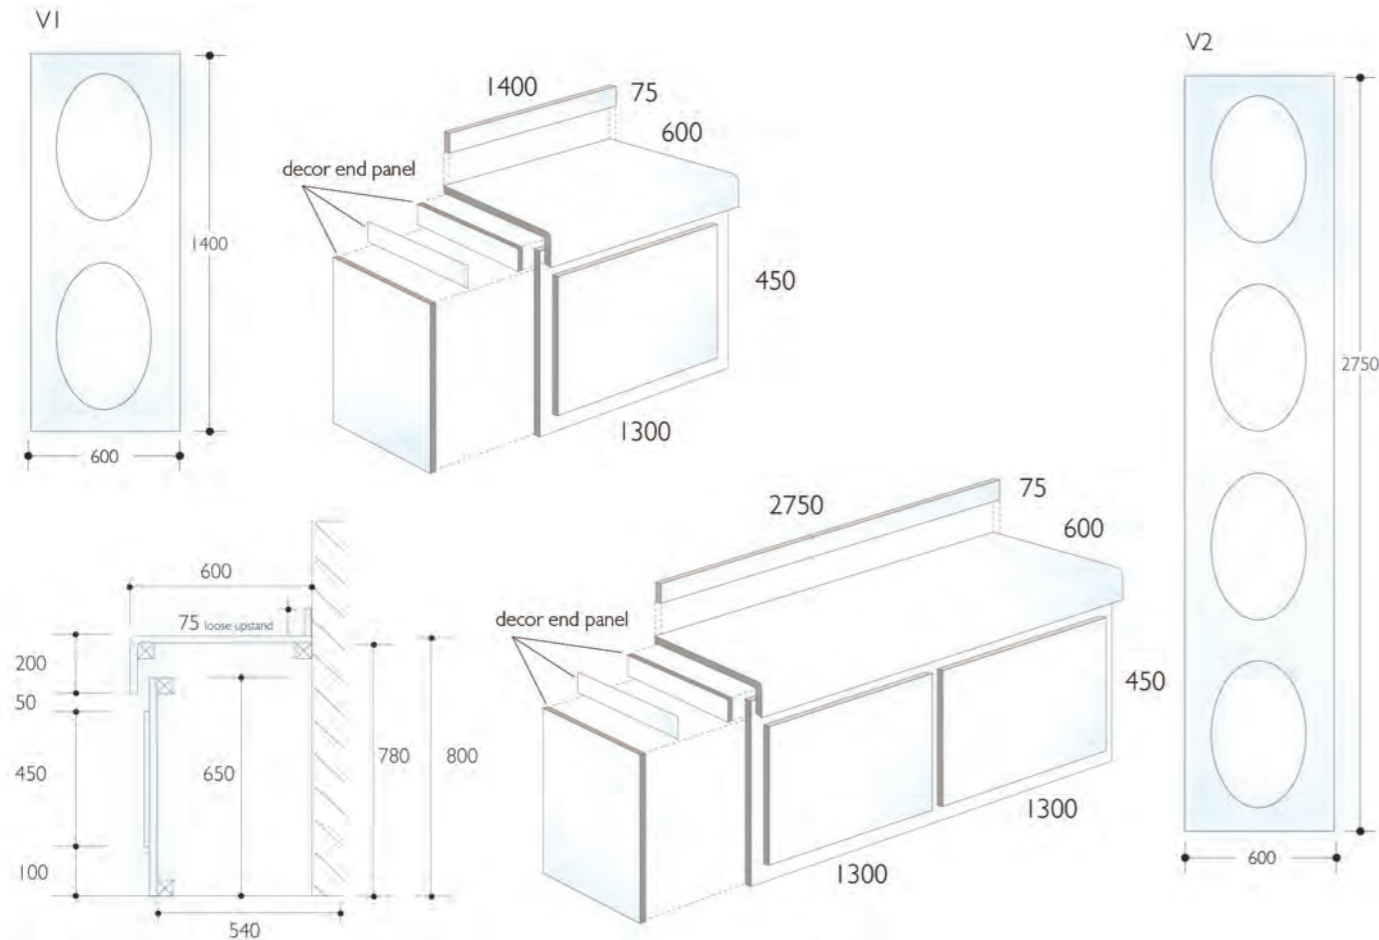

Vanity units

C

RapidFit vanity units are designed to provide a stylish alternative to panel mounted basins. Vanity Units are available 'off the shelf' in the full range of 8 RapidFit MFC laminate colours (see page 386). They are available in 2 lengths, tailored to suit 2 to 4 basins. Alternatively, they can be butt joined together for longer runs. Units can be supplied with optional decor end panel kits.

V1	23 kg**
kit contents	
1 x (1400 x 600mm) postformed top with 200mm integrated downstand	
1 x (1400 x 75mm) upstand	
1 x (1300 x 450 x 18mm) access panel	
1 x KEKU Clips	

132.V1K **£575**

Decor End Pack	9 kg**
kit contents	
1 x (580 x 180mm) downstand return (18mm MDF only)	
1 x (650 x 560mm) decor end gable panel	
1 x (230 x 610mm) end capping piece (laminated only)	
1 x linear metre 23mm PVC edging	

132.DEP **£125**

V2	43 kg**
kit contents	
1 x (2750 x 600mm) postformed top with 200mm integrated downstand	
1 x (2750 x 75mm) upstand	
2 x (1300 x 450 x 18mm) access panel	
2 x KEKU Clips	

132.V2K **£952**

SG1 black shadow gap	17 kg**
kit contents	
3 x (2800 x 150 x 18mm) Black MFC shadow gap panel	

132.SG1 **£190**

* SG1: shadow gap is available 'off the shelf' in Black only.

** All weights are approximate

Compact range

C

The RapidFit Compact range is ideal for heavy use toilet cubicles, changing room cubicles and being 100% waterproof is also ideal for use in showers and other wet areas. A choice of 10 colours are available allowing you to mix and match the partitions, pilasters and doors to provide a multitude of design solutions available by special order. All components are manufactured in 12mm compact grade solid core laminate and come with a manufacturer's 10 year guarantee.

CPC Partition 1 x (1800 x 1500 x 12mm) compact partition **CPC** 45 kg* 132.XXCPC **£792**

CP partition: Ironmongery pack 3 x B3 channel brackets, 1 x adjustable round foot satin 132.XXCPI **£105**

CDC Door 1 x (1800 x 670 x 12mm) Compact door **CDC** 20 kg* 132.XXCDC **£409**

CDC Door: Ironmongery pack 1 x indicator lock bolt, 1 x pair H5 hinges, 1 x hat and coat hook 132.XXCDCI **£168**

CPiL-125 Pilaster 1 x (1800 x 125 x 12mm) Compact pilaster **CPiL 125** 4.5 kg* 132.XXCPILC1 **£140**

CPiL-250 Pilaster 1 x (1800 x 250 x 12mm) Compact pilaster **CPiL 250** 7.5 kg* 132.XXCPILC2 **£194**

CPiL: Ironmongery pack 3 x CG channel brackets 132.XXCPILCI **£38**

CDDC Door for disabled 1 x 1750 x 940 x 12mm **CDDC** 28 kg* 132.XXCDDC **£530**

Outward Open Keeper Required for disabled door 132.OOK **£13**

CD Door Ironmongery Pack 1 x indicator lock bolt, 1 x pair H3 hinges, 1 x hat and coat hook Includes 3 grab rails and 1 x drop down hand rail 132.XXCDCI **£361**

The WP1 (IPS panel) is available by special order in MR-MFC only. While it can be used as an alternative to WP2C it is not 100% waterproof and should be used only in areas not prone to high moisture exposure. All weights are approximate