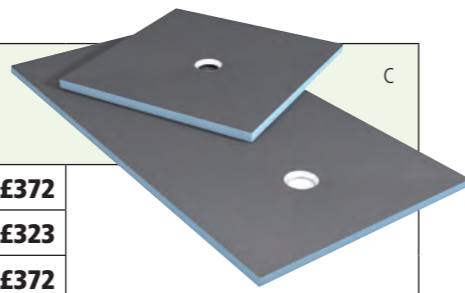

1	1800 x 900 x 40mm - offset drain	164.P1890	£372
1	1200 x 900 x 40mm - centre drain	164.P129C	£323
1	1800 x 900 x 40mm - centre drain	164.P189C	£372

FUNDO SHOWER ELEMENTS - SIMPLE, SAFE & QUICK

Other sizes are available by special order