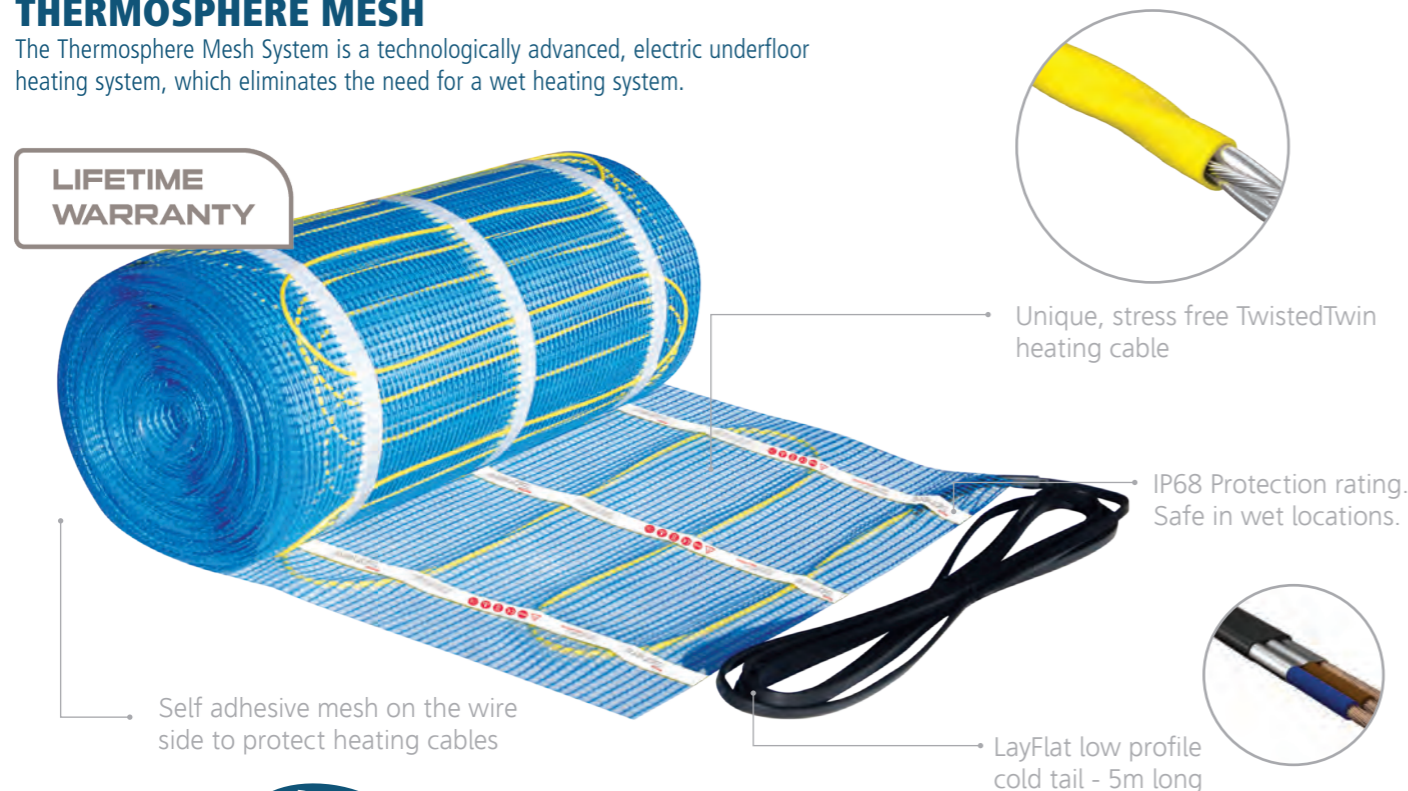

Underfloor Heating

thermo
Sphere

ThermoSphere Underfloor Heating Mesh

C

THERMOSPHERE MESH

The ThermoSphere Mesh System is a technologically advanced, electric underfloor heating system, which eliminates the need for a wet heating system.

ThermoSphere Controls

PRICE REDUCTION

C

SmartHome Programmable Control

85 x 85 x 46 (31mm in wall)
max load 16a, one per zone
3 YEAR WARRANTY

White	75.SHCW01	£179
Black	75.SHCB01	£179
Hub	75.SHH01	£107

Programmable Heating Control

85 x 85 x 46 (31mm in wall)
max load 16a, one per zone
3 YEAR WARRANTY

White	75.SCPW01	£152
Black	75.SCPB01	£152

THERMOSPHERE 150W MESH

Designed for use as a primary heat source in a well-insulated environment.

THERMOSPHERE 200W MESH

Designed to provide additional output for high demand areas. Great for fast drying bathroom and wetroom floors.

MAT SIZE (METRE)	MAT AREA (M²)	HEAT OUTPUT (WATTS)	PRODUCT CODE	PRICE	HEAT OUTPUT (WATTS)	PRODUCT CODE	PRICE
2.0 x 0.5	1	150	75.TSM150100	£58	200	75.TSM2000100	£62
3.0 x 0.5	1.5	225	75.TSM1500150	£86	300	75.TSM2000150	£93
4.0 x 0.5	2	300	75.TSM1500200	£116	400	75.TSM2000200	£123
5.0 x 0.5	2.5	375	75.TSM1500250	£144	500	75.TSM2000250	£154
6.0 x 0.5	3	450	75.TSM1500300	£173	600	75.TSM2000300	£185
7.0 x 0.5	3.5	525	75.TSM1500350	£202	700	75.XXTSM2000350	£216
8.0 x 0.5	4	600	75.TSM1500400	£231	800	75.TSM20000400	£246
9.0 x 0.5	4.5	675	75.TSM1500450	£259	-	-	-
10.0 x 0.5	5	750	75.TSM1500500	£288	1000	75.TSM2000500	£308
12.0 x 0.5	6	900	75.TSM1500600	£346	1200	75.TSM2000600	£369
14.0 x 0.5	7	1050	75.TSM1500700	£403	1400	75.XXTSM2000700	£431
16.0 x 0.5	8	1200	75.TSM1500800	£461	1600	75.XXTSM2000800	£492
18.0 x 0.5	9	1350	75.TSM1500900	£518	1800	75.TSM2000900	£554
20.0 x 0.5	10	1500	75.TSM1501000	£576	2000	75.XXTSM2001000	£615
24.0 x 0.5	12	1800	75.TSM1501200	£691	2400	75.TSM2001200	£738
28.0 x 0.5	14	2100	75.TSM1501400	£806	-	-	-
32.0 x 0.5	16	2400	75.TSM1501600	£921	-	-	-

£ SPECIAL ORDER ITEM

ALL RETAIL PRICES INCLUDE VAT

thermo
Sphere

Underfloor Heating

NEW! ThermoSphere Underfloor Heating Membrane

C

THERMOSPHERE MEMBRANE

The ThermoSphere Membrane System is a robust, proven combined electric underfloor heating and uncoupling system rated for extra heavy use with the Robinson test.