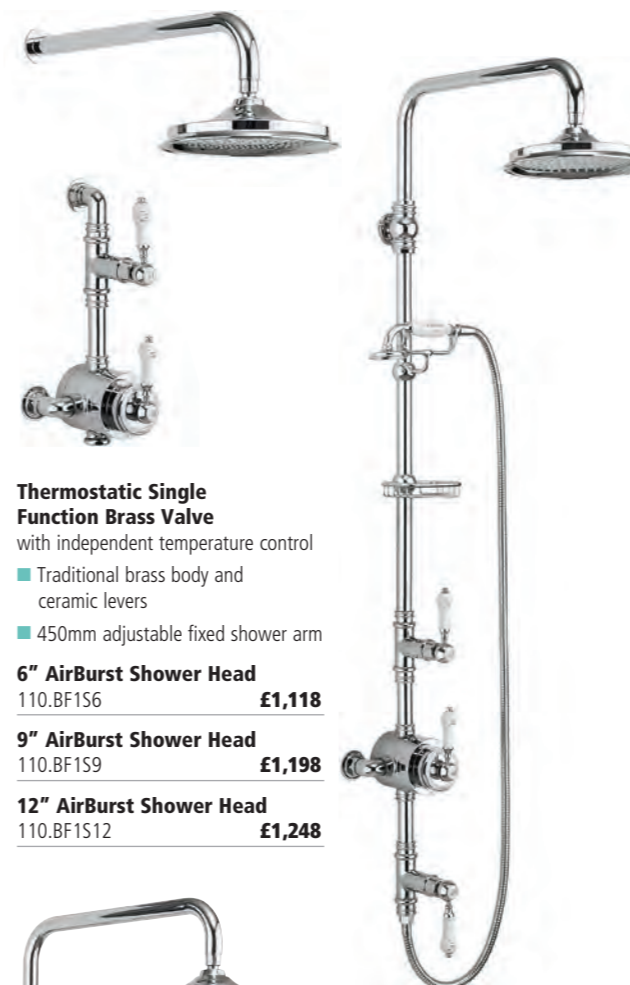

Thermostatic Single Function Brass Valve

with independent temperature control

- Traditional brass body and ceramic levers
- 450mm adjustable fixed shower arm

6" AirBurst Shower Head
110.BF1S6 **£1,118**

9" AirBurst Shower Head
110.BF1S9 **£1,198**

12" AirBurst Shower Head
110.BF1S12 **£1,248**