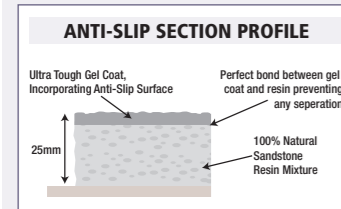

SIZE (MM)	CODE	£
SQUARE		
900 x 900	118.S2590AS	£289
RECTANGLE		
1000 x 800	118.S2518AS	£293
1200 x 800	118.S25128AS	£324
1200 x 900	118.S25129AS	£335
1400 x 800	118.S25148AS	£475
1400 x 900	118.S25149AS	£481
1500 x 800	118.S25158AS	£479
1600 x 800	118.S25168AS	£498
1600 x 900	118.S25169AS	£504
1700 x 800	118.S25178AS	£518
1700 x 900	118.S25179AS	£529
QUADRANT		
900 x 900	118.S25Q9AS	£289

SIZE	TM25 SYMMETRY	B
SIZE (MM)	CODE	£
SQUARE		
700 x 700	118.2570	£217
760 x 760	118.2576	£219
800 x 800	118.2580	£233
900 x 900	118.2590	£251
1000 x 1000	118.2510	£367
RECTANGLE		
900 x 760	118.25976	£241
900 x 800	118.2598	£247
1000 x 760	118.25176	£252
1000 x 800	118.2518	£255
1000 x 900	118.2519	£258
1100 x 800	118.25118	£260
1100 x 900	118.25119	£266
1200 x 700	118.25127	£272
1200 x 760	118.251276	£274
1200 x 800	118.25128	£281
1200 x 900	118.25129	£291
1400 x 760	118.251476	£401
1400 x 800	118.25148	£413
1400 x 900	118.25149	£419
1500 x 760	118.251576	£410
1500 x 800	118.25158	£416
1500 x 900	118.25159	£423
1600 x 760	118.251676	£424
1600 x 800	118.25168	£433
1600 x 900	118.25169	£438
1700 x 700	118.25177	£440
1700 x 760	118.251776	£442
1700 x 800	118.25178	£450
1700 x 900	118.25179	£460
1800 x 800	118.25188	£510
1800 x 900	118.25189	£520
QUADRANT		
800 x 800	118.25Q8	£233
900 x 900	118.25Q9	£251
1000 x 1000	118.25Q10	£367
1000 x 800	118.25Q108*	£334
1100 x 800	118.25Q118*	£319
1200 x 800	118.25Q128*	£355
1200 x 900	118.25Q129*	£396

ALL RETAIL PRICES INCLUDE VAT