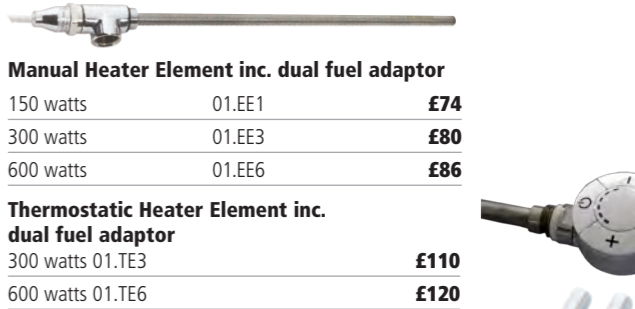

HEATING ELEMENTS – chrome

C

Manual Heater Element inc. dual fuel adaptor
150 watts 01.EE1 **£74**
300 watts 01.EE3 **£80**
600 watts 01.EE6 **£86**

Thermostatic Heater Element inc. dual fuel adaptor
300 watts 01.TE3 **£110**
600 watts 01.TE6 **£120**

PIPES AND SHROUDS – chrome

C