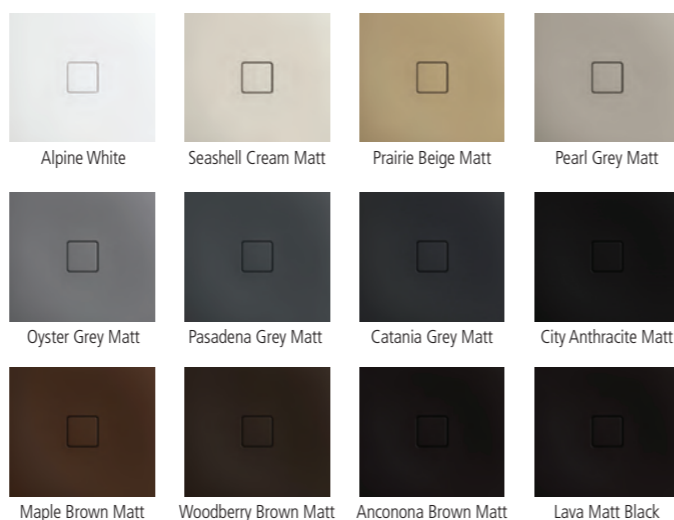

SCONA 32mm high

Can be installed flush to floor

Scona shown in Pasadena Grey Matt with Full Anti-slip

Size	Model	White/Colour	Price
750 x 800mm	908		£564
800 x 800mm	911		£490
700 x 900mm	940		£554
750 x 900mm	912		£513
800 x 900mm	941		£554
900 x 900mm	913		£490
750 x 1000mm	942		£640
800 x 1000mm	914		£626
900 x 1000mm	915		£626
1000 x 1000mm	916		£626
800 x 1100mm	943		£665
900 x 1100mm	963		£665
1000 x 1100mm	964		£679
700 x 1200mm	965		£734
750 x 1200mm	966		£734
800 x 1200mm	917		£712
900 x 1200mm	918		£712
1000 x 1200mm	967		£712
1200 x 1200mm	968		£712
800 x 1300mm	969		£741
900 x 1300mm	970		£741
1000 x 1300mm	972		£741
700 x 1400mm	974		£741
750 x 1400mm	975		£741
800 x 1400mm	976		£741
900 x 1400mm	919		£741
1000 x 1400mm	977		£755
700 x 1500mm	978		£755
750 x 1500mm	979		£755
800 x 1500mm	982		£755
900 x 1500mm	983		£755
1000 x 1500mm	984		£755
700 x 1600mm	985		£799
750 x 1600mm	986		£799
800 x 1600mm	987		£799
900 x 1600mm	988		£799
1000 x 1600mm	989		£799
700 x 1700mm	991		£799
750 x 1700mm	993		£799
900 x 1700mm	994		£799
1000 x 1700mm	995		£859
800 x 1800mm	996		£840
900 x 1800mm	997		£840
1000 x 1800mm	998		£859