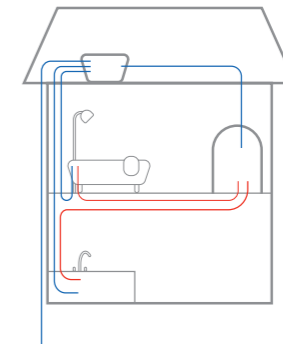

GravityBooster Pumps

1. Gravity-fed systems -
2. A large cold water tank in the loft
   - Hot water cylinder, typically in the airing cupboard

ORA - SHOWER PUMPS

The pumps in the ORA range are suitable for boosting water in a positive head, gravity-fed system.

With twin ends, these pumps will boost hot and cold water to showers. Available in 1.5 or 2.0 bar pressure.

- Entry level shower pump
- 1 year warranty

1.5 bar twin positive 61.ORA 1.5	£209	2.0 bar twin positive 61.ORA	£243