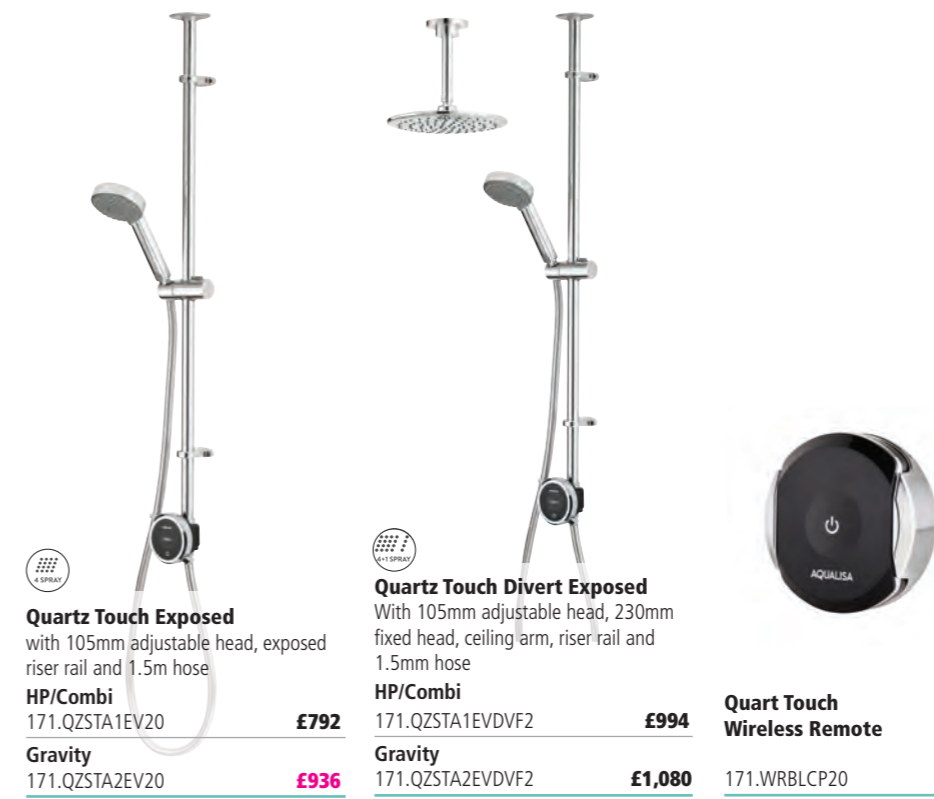

Quartz Touch Exposed
with 105mm adjustable head, exposed riser rail and 1.5m hose
HP/Combi
171.QZSTA1EV20 **£792**
Gravity
171.QZSTA2EV20 **£936**

Quartz Touch Divert Exposed
With 105mm adjustable head, 230mm fixed head, ceiling arm, riser rail and 1.5m hose
HP/Combi
171.QZSTA1EVDVF2 **£994**
Gravity
171.QZSTA2EVDVF2 **£1,080**

Quartz Touch Wireless Remote
171.WRBLCP20 **£107**