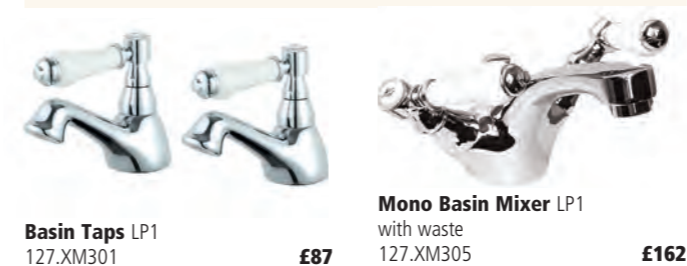

FREESTANDING – chrome

- 1 Tec Mono Bath Shower Mixer HP1**
92.PN321 **£564**
- 2 Tec Mono Bath Shower Mixer HP2**
92.PN322 **£718**
- 3 Waterfall Bath Shower Mixer HP1** **WSL**
92.TFR362 **£1,194**

BLOOMSBURY – chrome